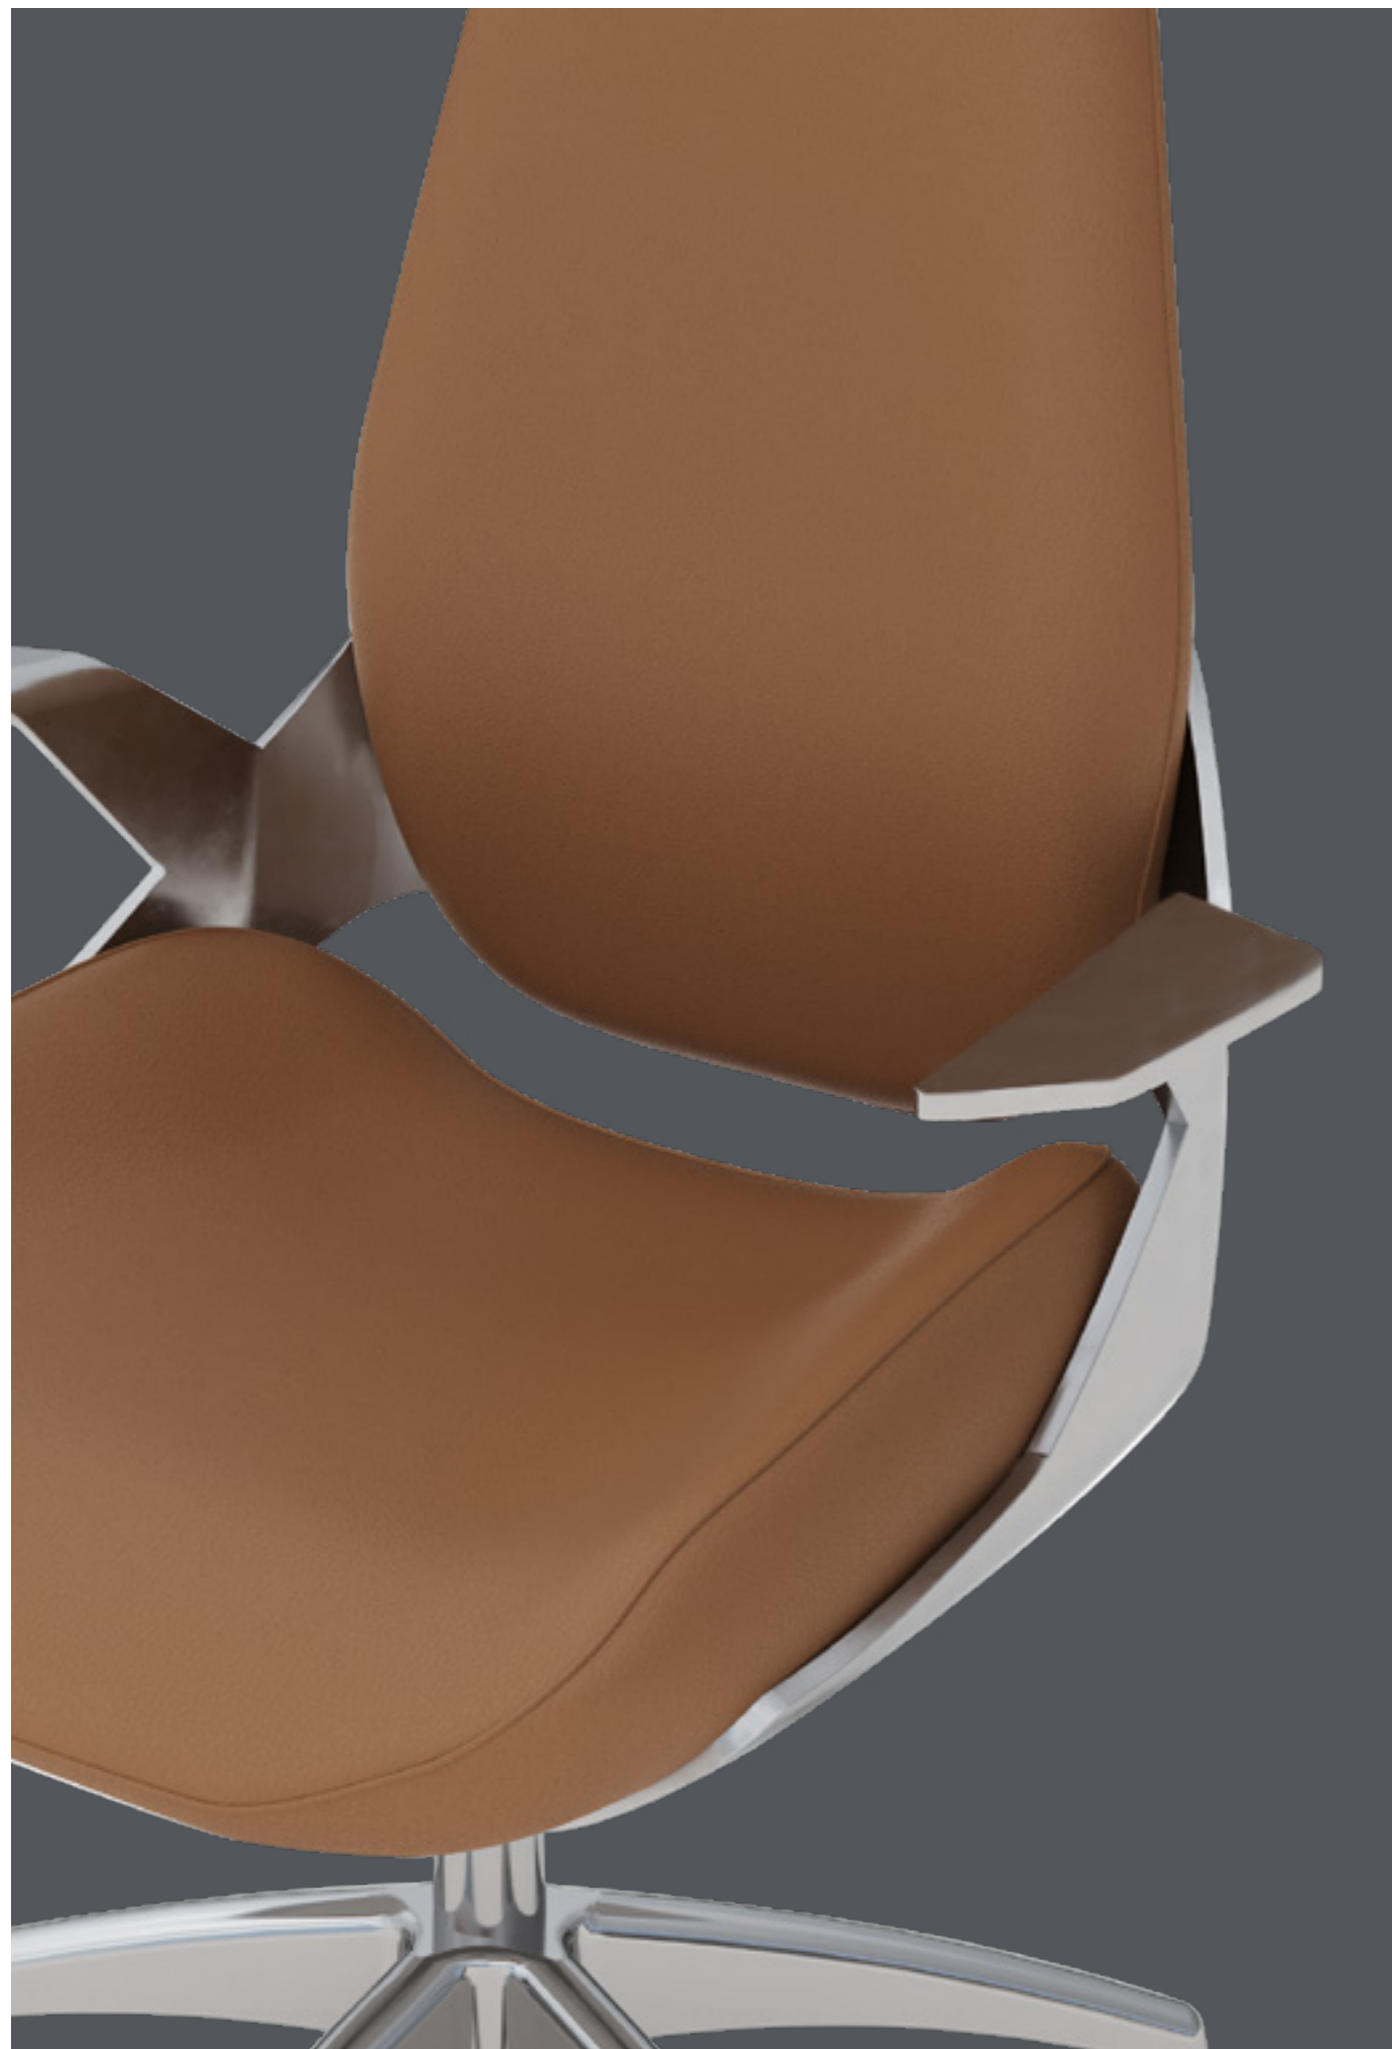

GP300
OFFICE