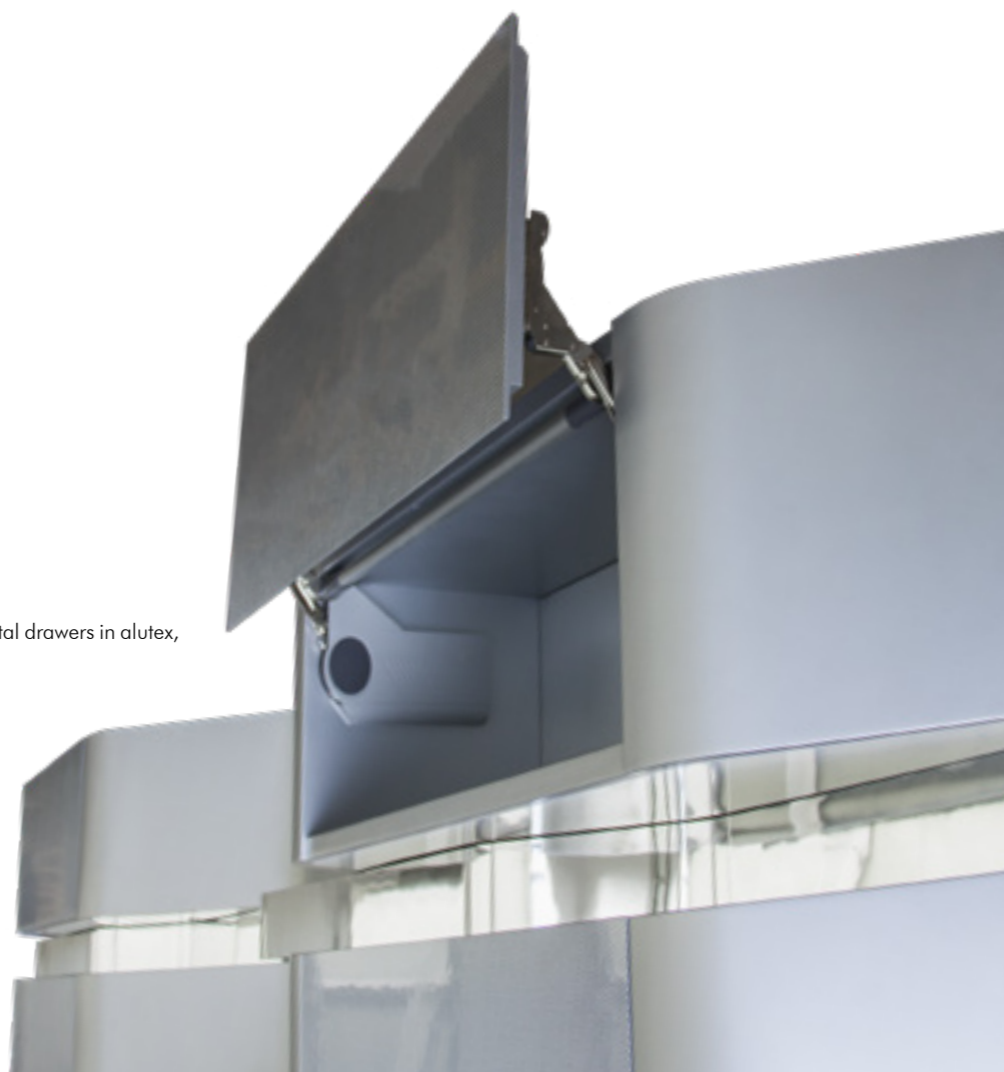

GP083 (next page)

Living wall cabinet, cm 450x50x150h
Lacquered silver matt structure with frontal drawers in alutex, led lights.