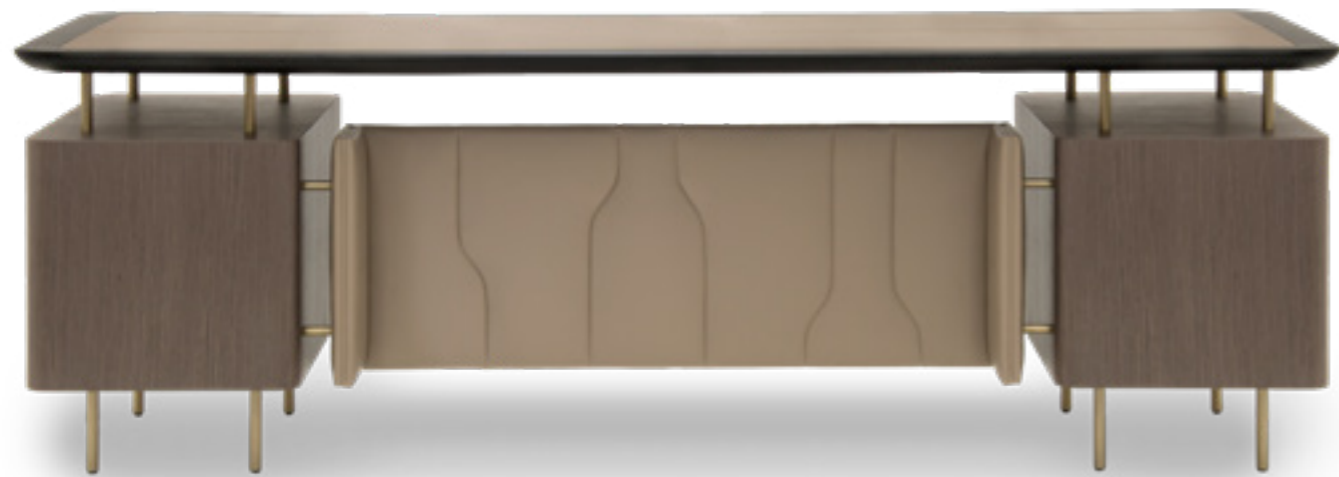

PANAMERA/B

Desk, cm 220x85x74h
Structure in Titanium Oak veneer, open pore matt finish, edges of the top in Black solid Ashwood, open pore finish. Top, front of drawers and front panel in leather art. Daino col. Mud, tone on tone stitching. Metal parts in Goldchamp S. matt finish with rectangular handles Gold Satin finish.