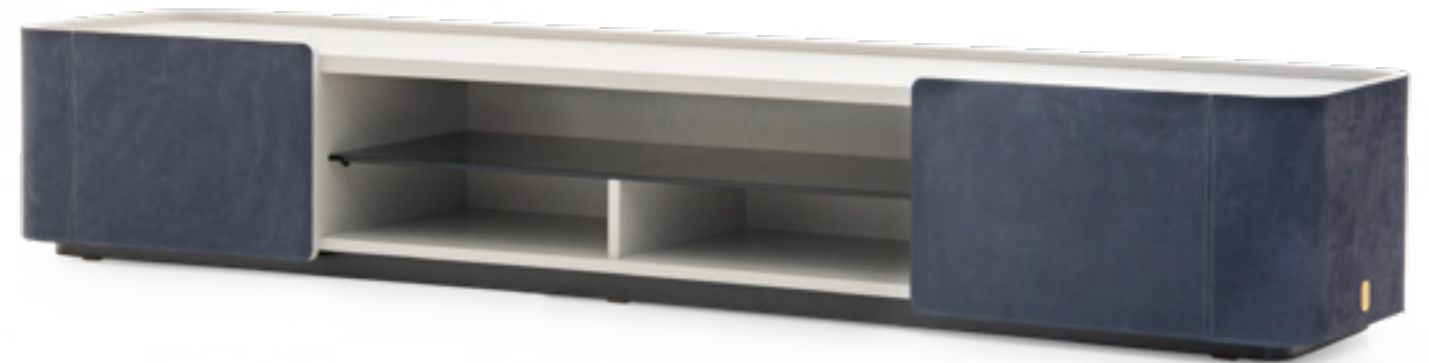

DOWNTOWN

TV Cabinet, cm 245x52x42h
Top and interior in Ash veneer lacquered col. Oyster Open Pore, doors and sides in leather Nabuk col. Black.