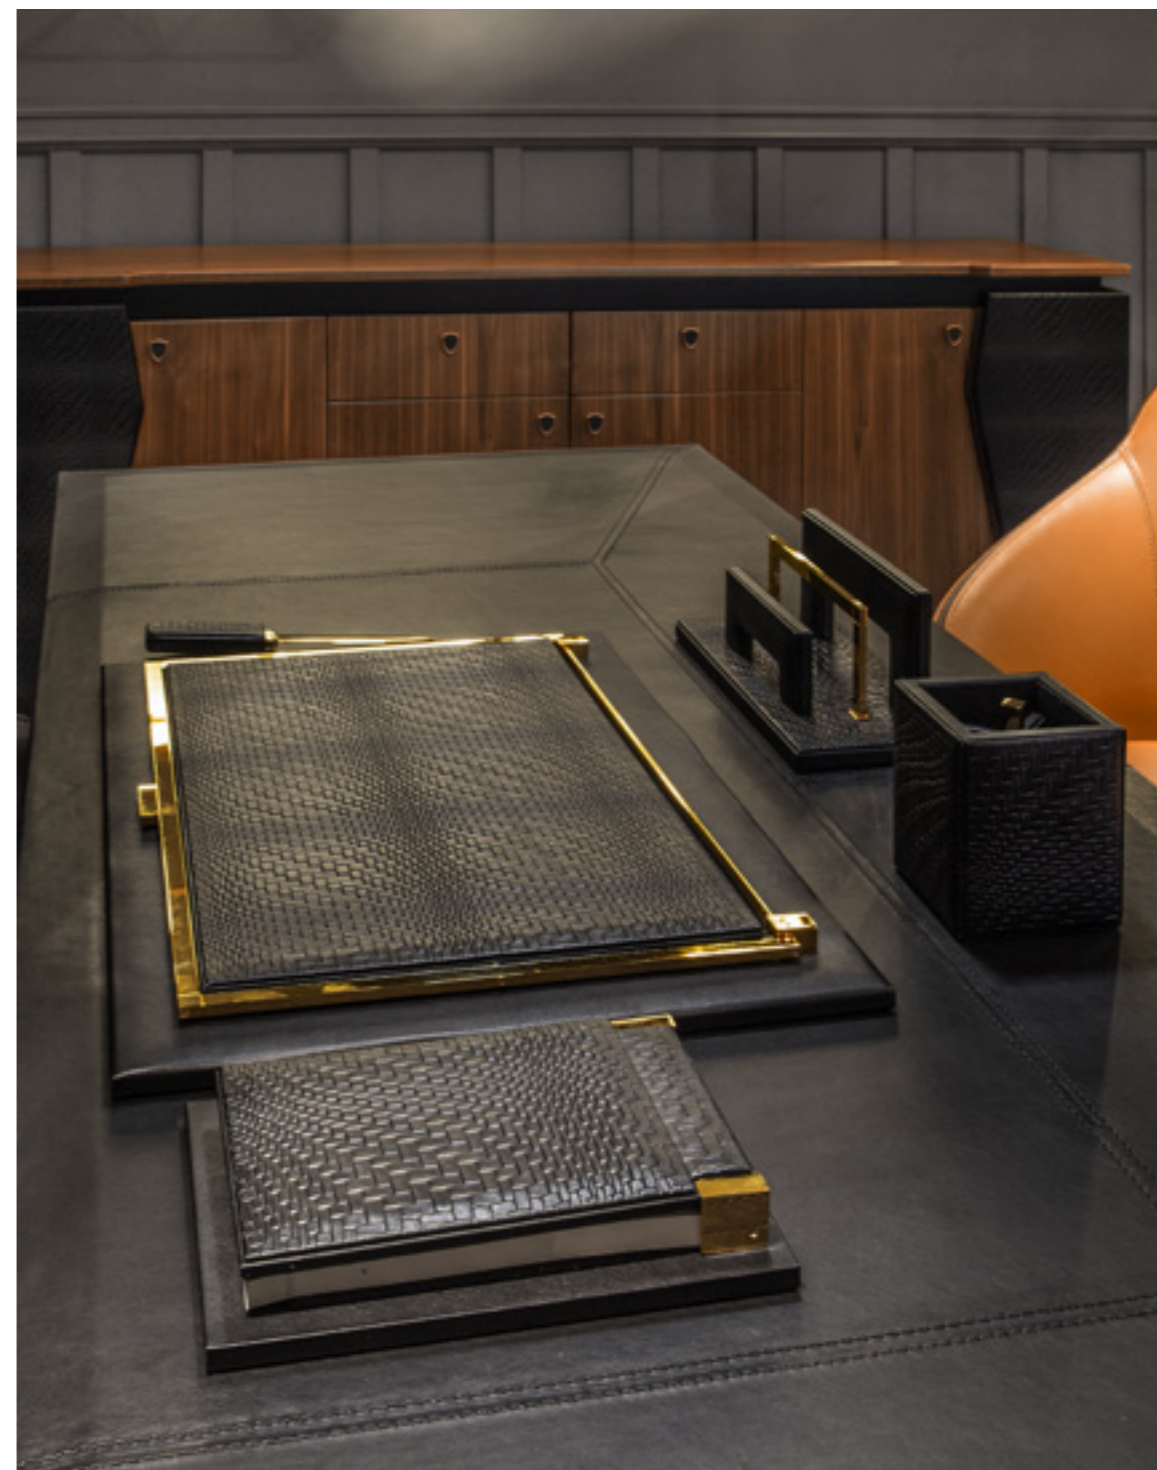

GRANDS DESK KIT

Set of 5 pieces
Top in leather Daino col. Coal with "Bricks" print, edge in leather Daino col. Coal