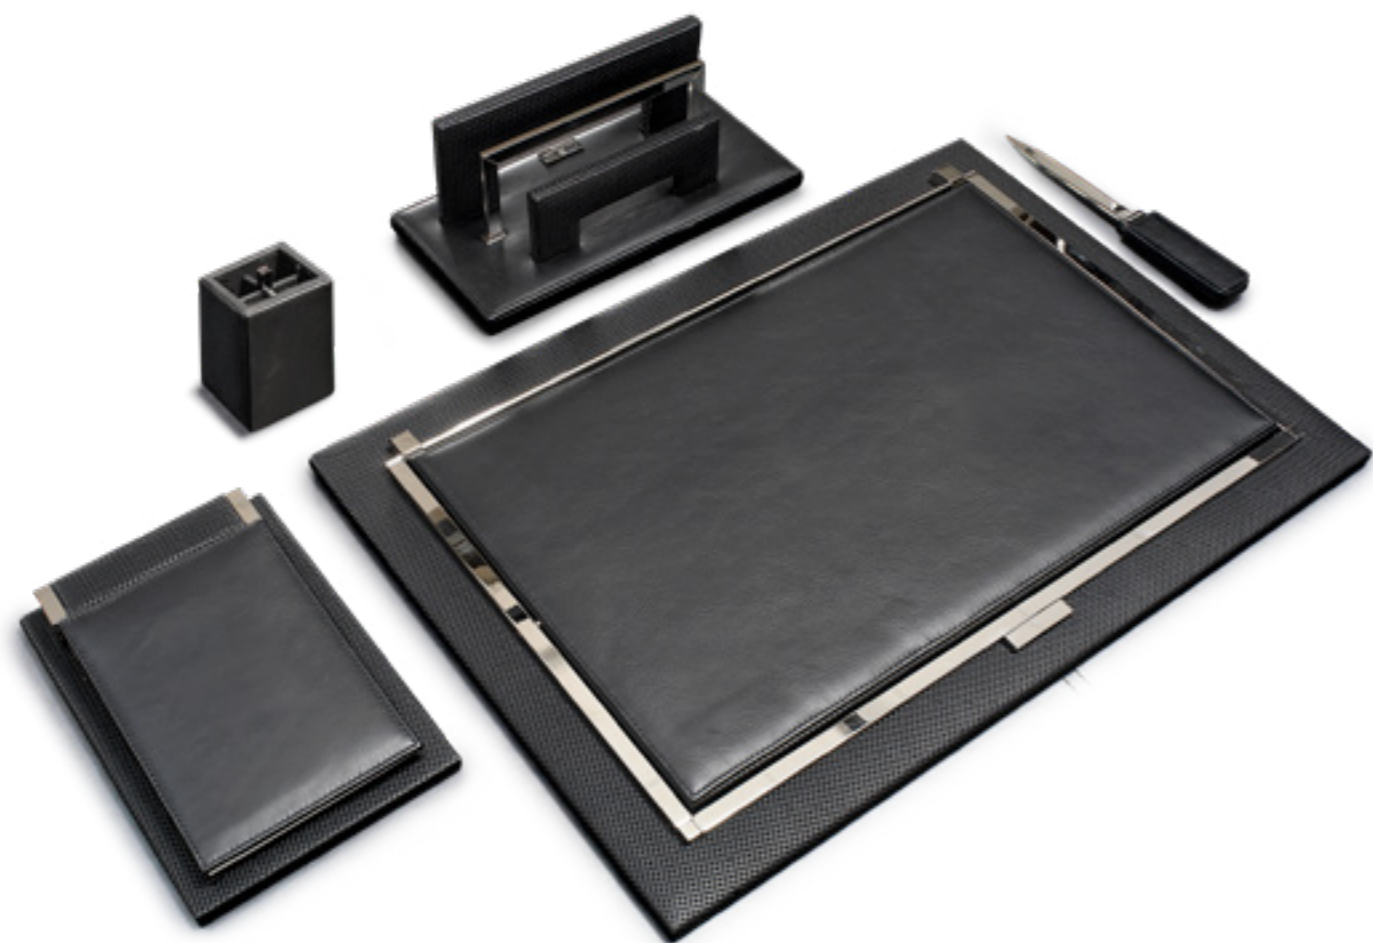

SPY DESK KIT

set of 5 pieces
In leather muflone black & muflone traforato black