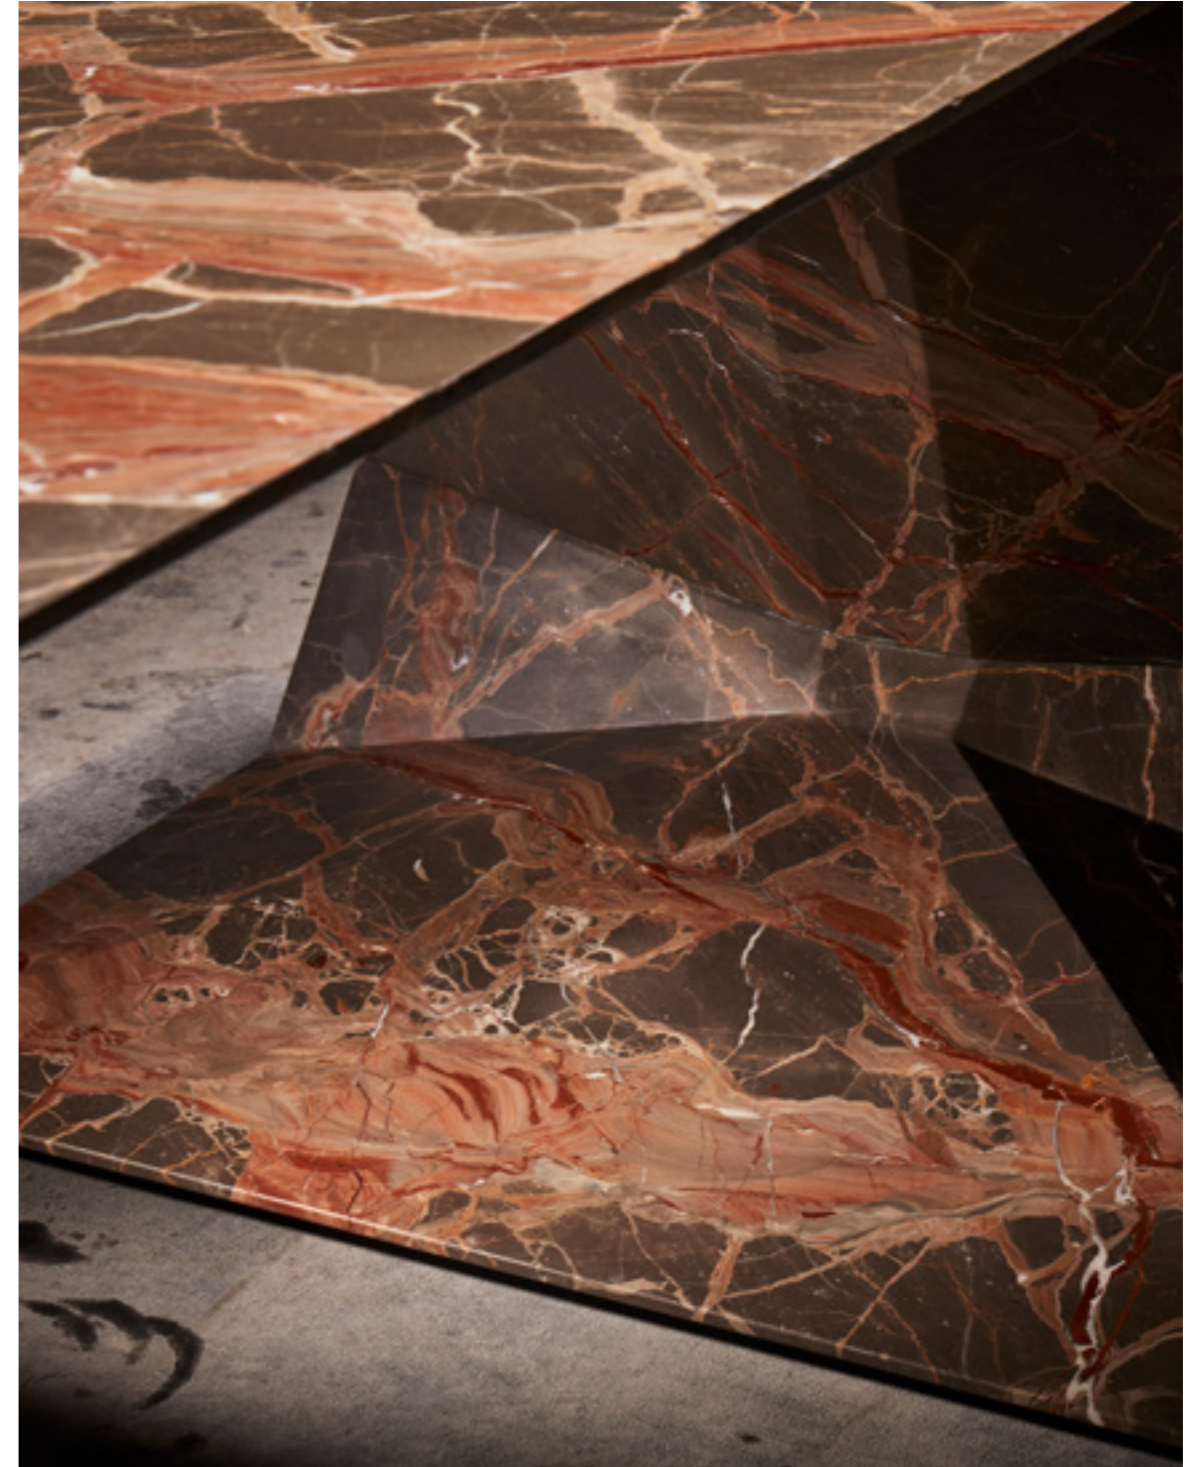

GRANDS OFFICE