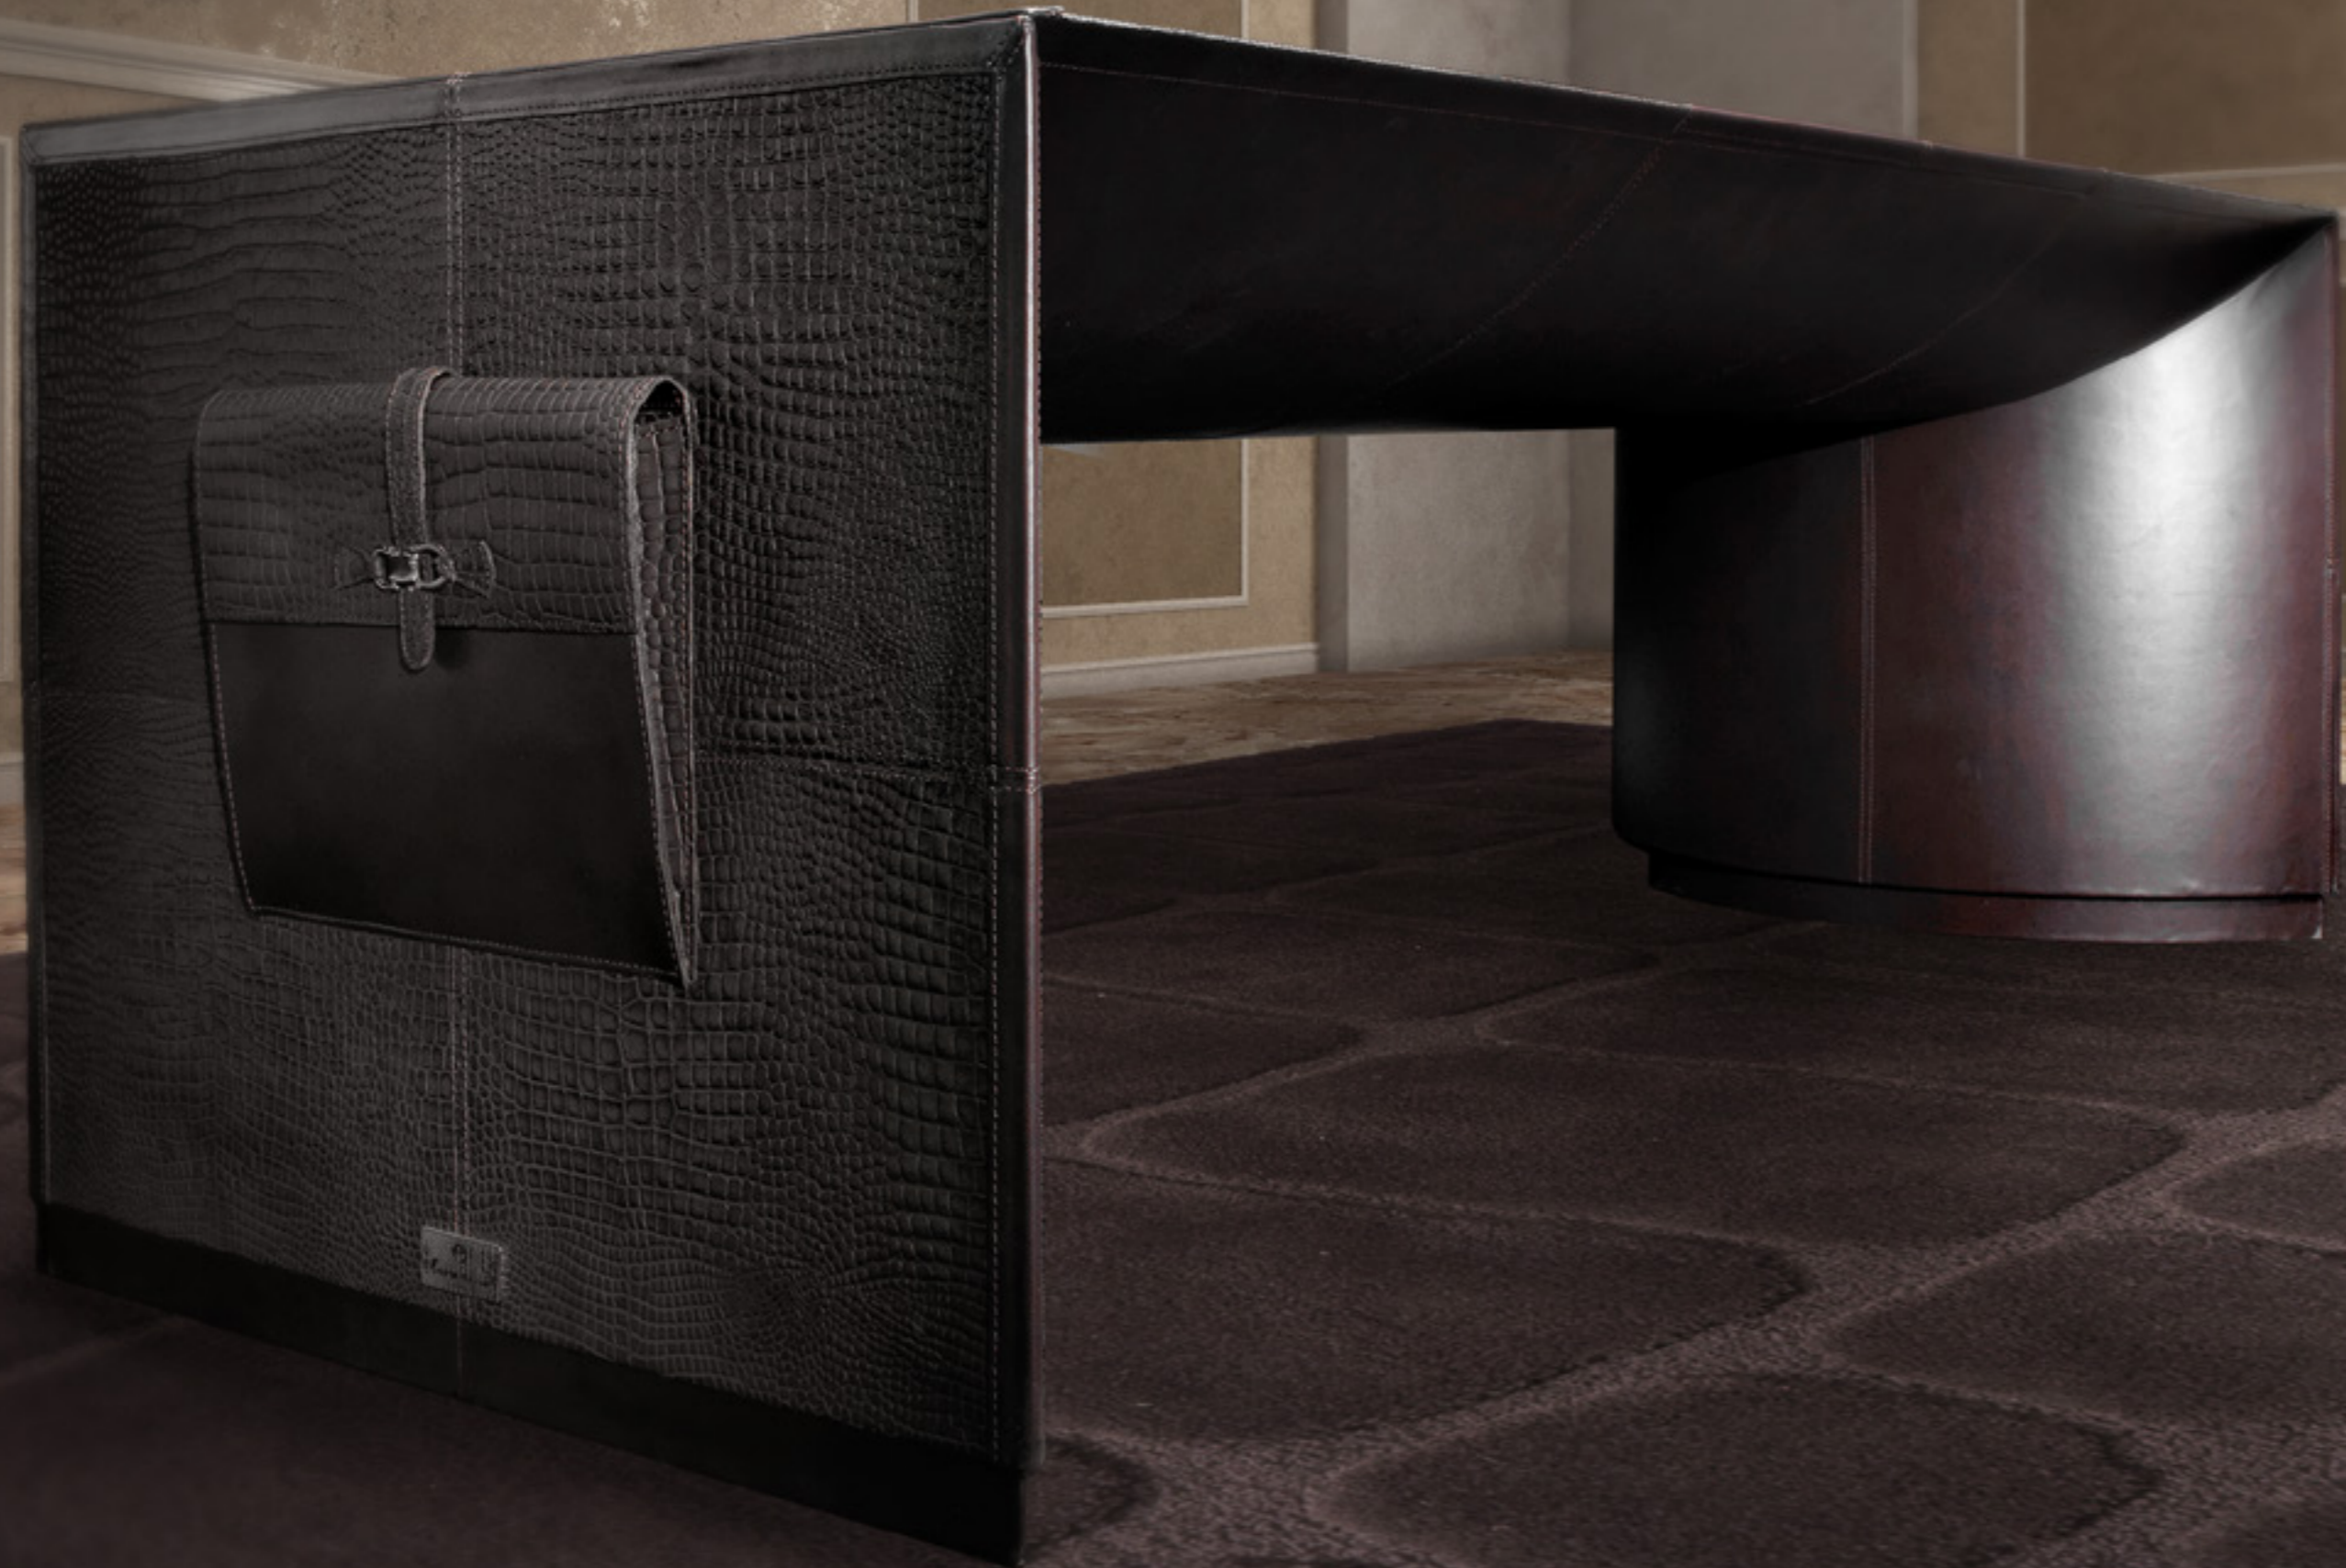

MERCURY

Desk, cm 220x93x80h
Leather Cocco Jay col. Tobacco & leather Muflone col.
Tobacco, with opening top & side pockets.