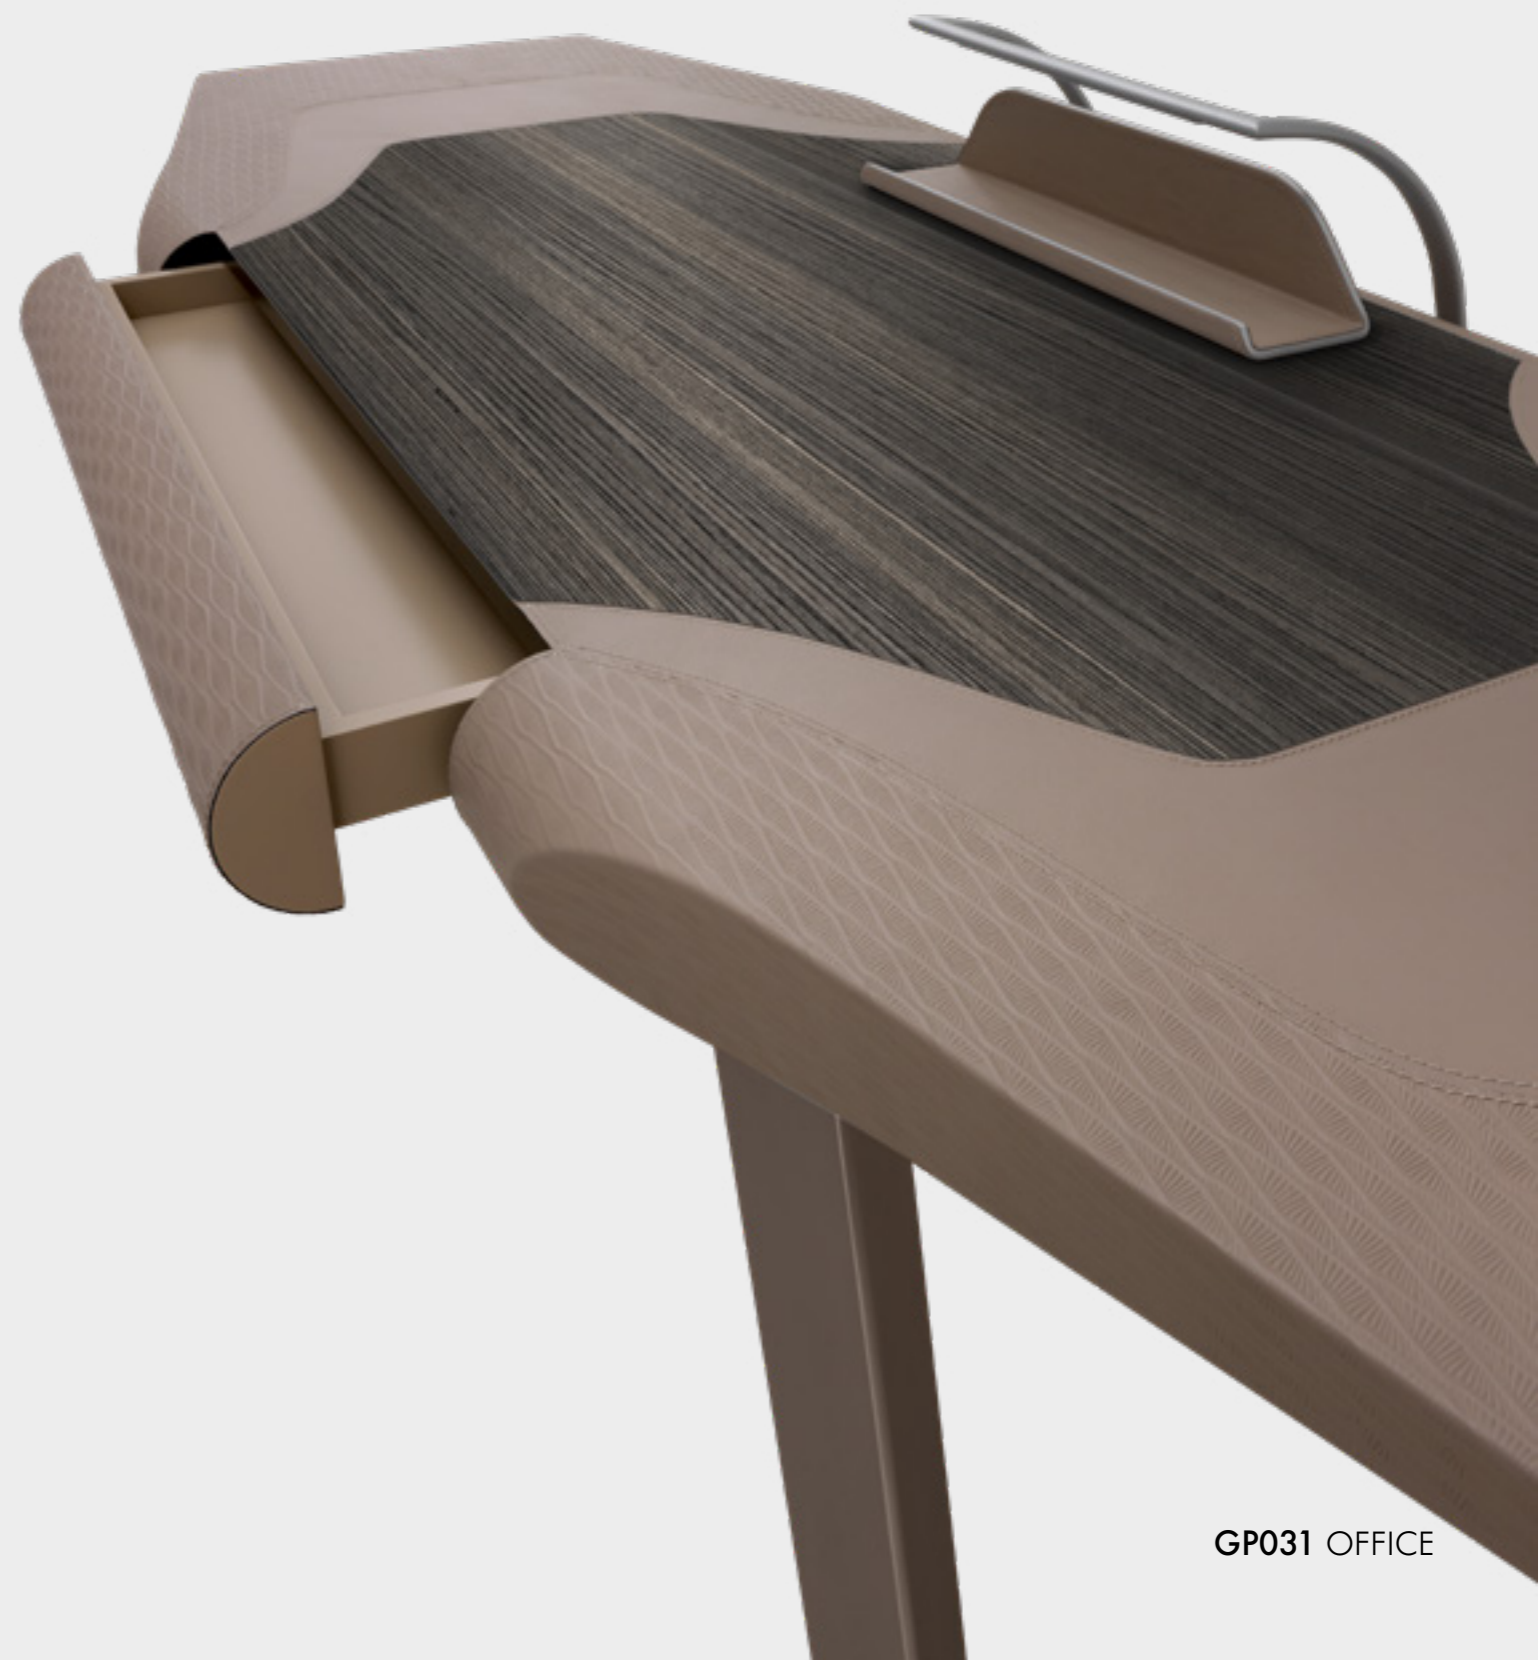

GP031

Desk, cm 240x90x80h
Desk with drawer, leather Daino col. Mud and printed wave leather, top in veneer Oak grey matt finish, aluminium legs matt lacquered, led light, pens holder