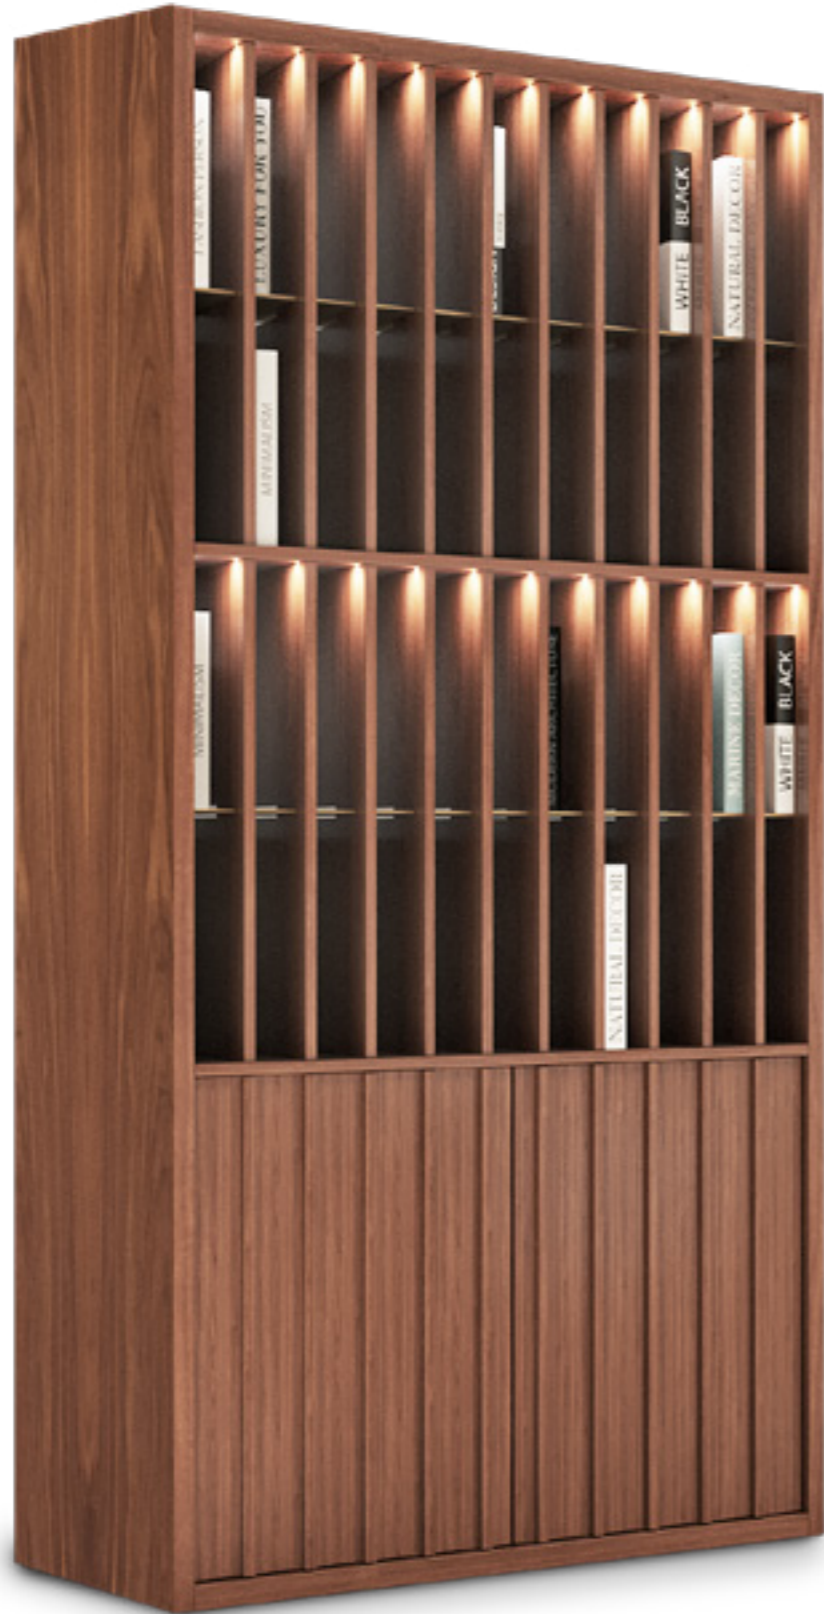

GP238

Bookshelf, cm 127x40x253h
All in veneer Noce Canaletto with metal details in light gold
satin finish, LED lights on shelves