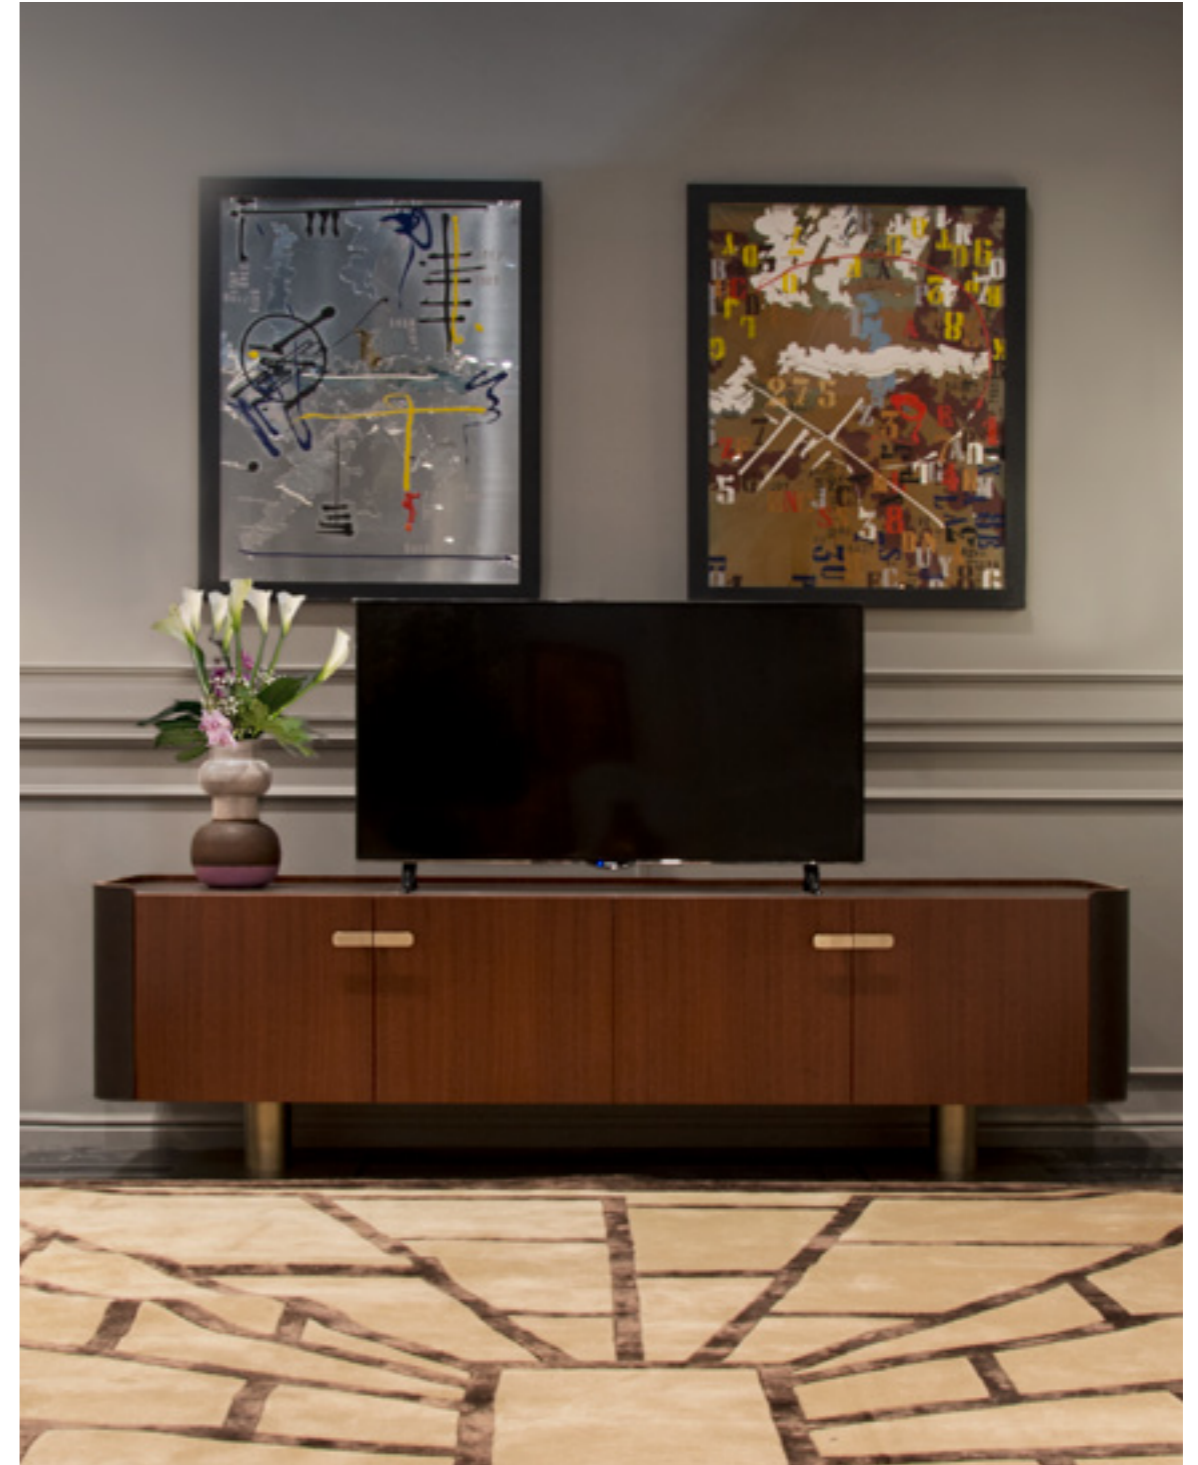

## OVERSEAS

Sideboard, cm 218x53x50h  
Structure & top in leather Daino col. Chestnut, front of doors  
in veneer Mahogany matt, metal handles col. light gold matt,  
metal legs col. Goldchamp S. matt.