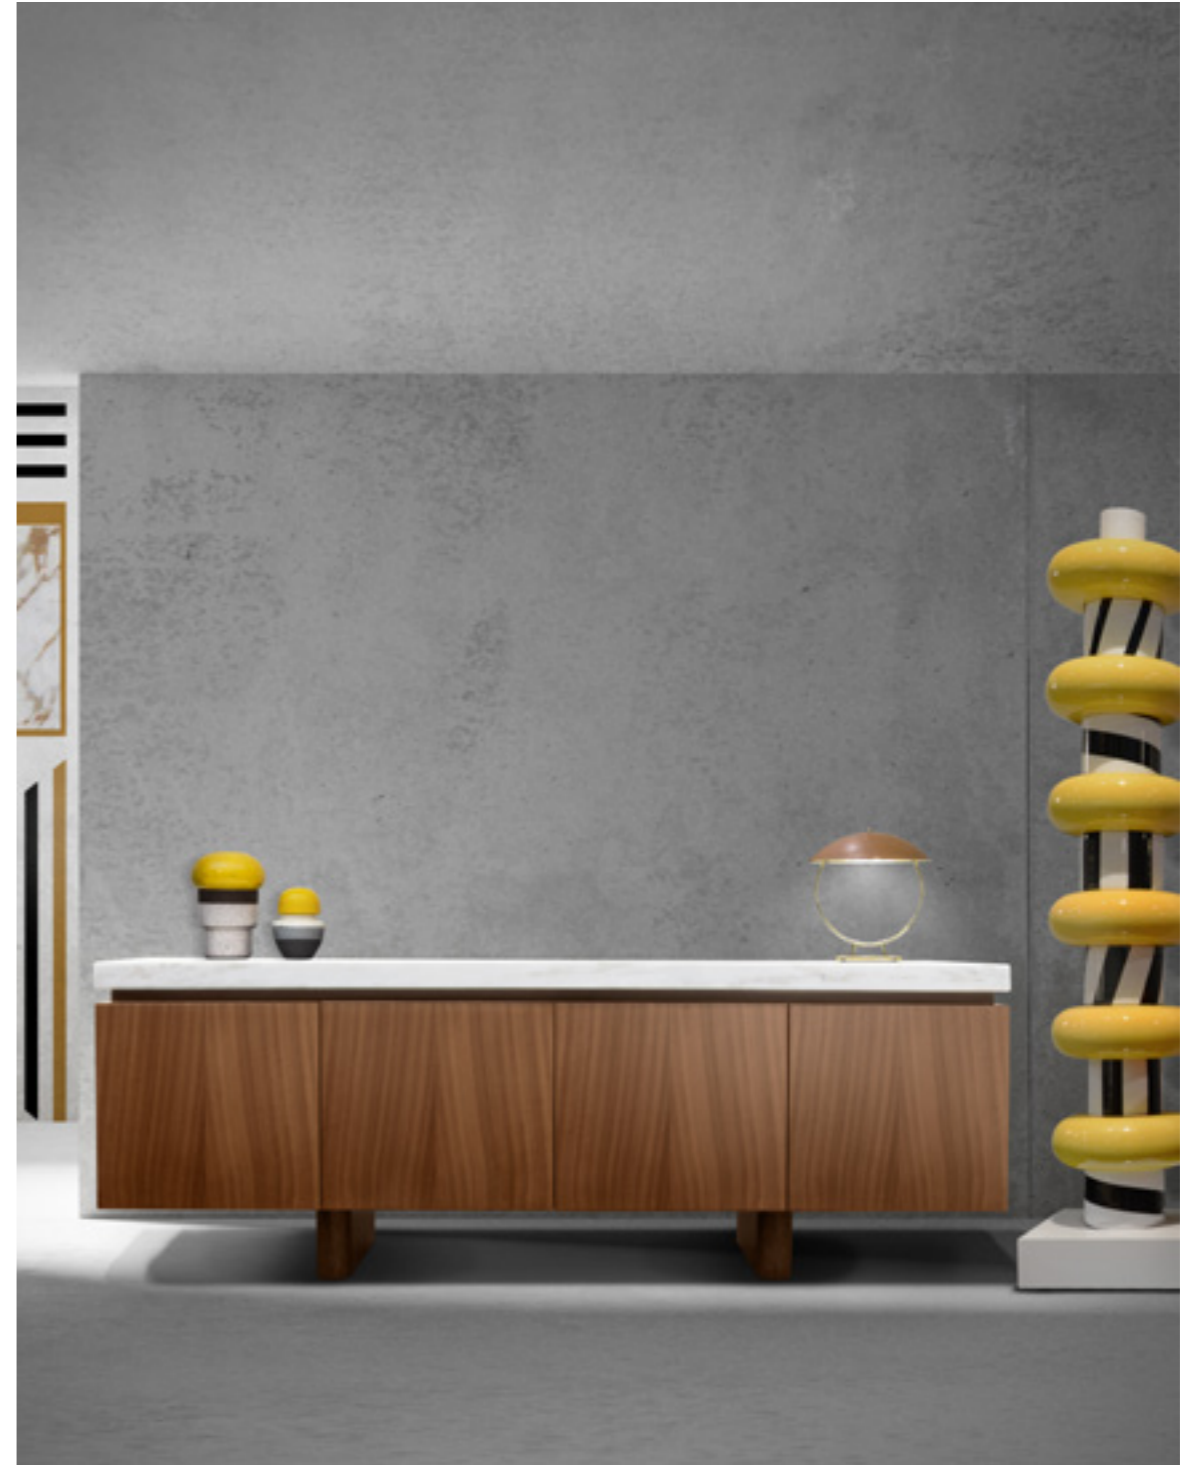

CHICAGO

Sideboard, cm 200x50x73h

Marble top Afyon white, doors handleless opening, external and internal structure in Mahogany veneer matt finish and central shelves in glass fumé