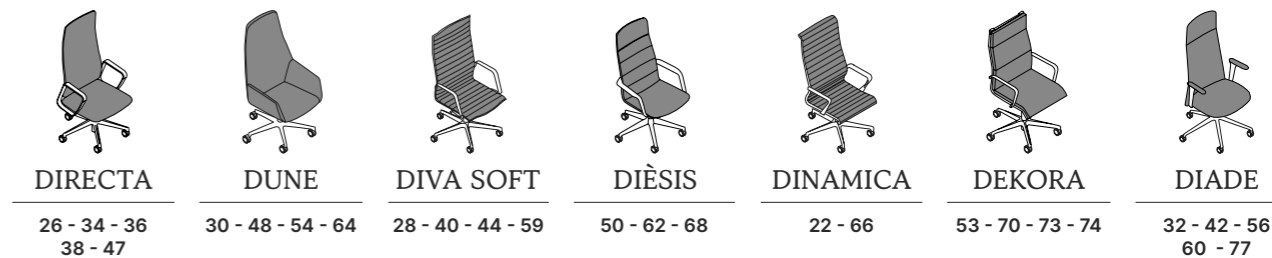

Executive Chairs

appendix
STORAGE

78 - 91