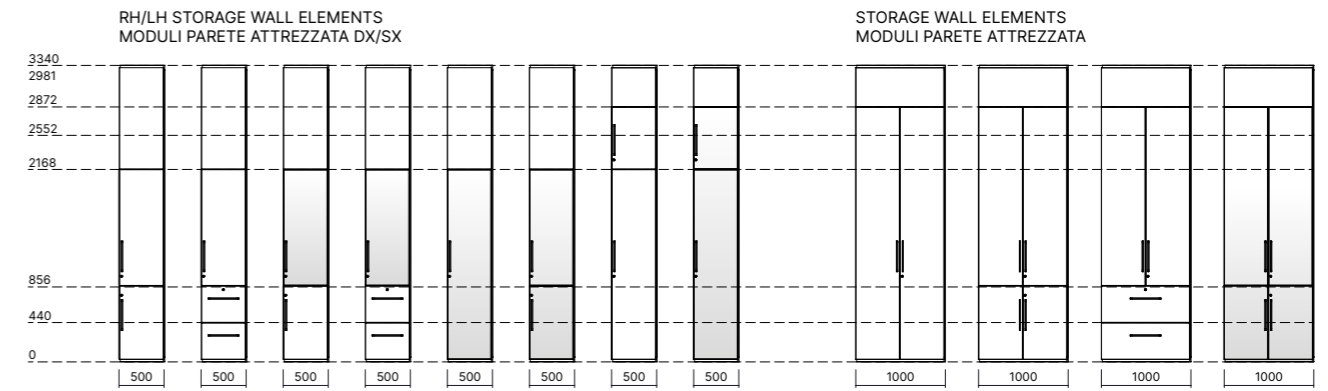

Partitions

S1 - H3

DESIGN OFFICE