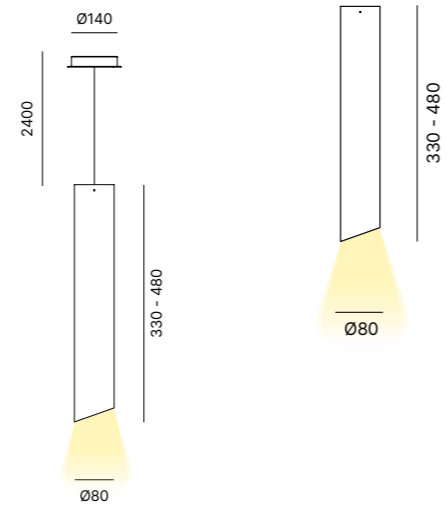

PENDANT LAMP

Pendant lamp in powder coated aluminium.
Lampada a sospensione in alluminio verniciato.

CEILING LAMP

Ceiling lamp in powder coated aluminium.
Lampada a soffitto in alluminio verniciato.

6,3W LED
220-240V
2700K
CRI90
T/fase | DALI/Push dimm

CE IP20 LED 45-60° 500lm MacAdam Step 3