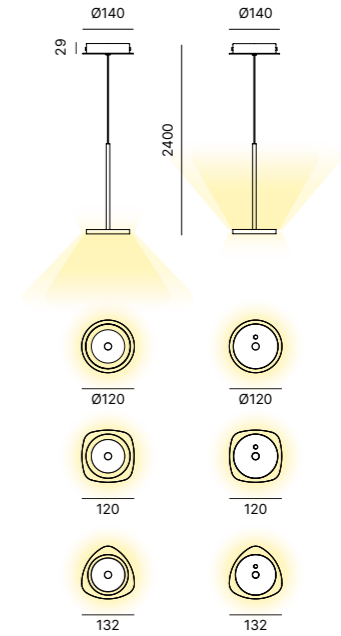

FLOOR LAMP

Polycarbonate lamp diffuser with transparent or colored PMMA ring, powder coated metal frame.
Diffusore in policarbonato con anello in PMMA trasparente o colorato, struttura in metallo verniciato.

9,5W LED
110-240V
2700K
CRI90
Gesture dimm

CE IP20 LED 24V 1500lm MacAdam Step 3

FINISH OPTIONS
FINITURE

FRAME FINISH OPTIONS
FINITURE STRUTTURA

Matt
Black

PENDANT LAMP

Pendant lamp with down or up light. Polycarbonate lamp diffuser with transparent or colored PMMA ring.
Lampada da sospensione a luce diretta o indiretta.
Diffusore in policarbonato con anello in PMMA trasparente o colorato, struttura in metallo verniciato.

9,5W LED
110-240V
2700K
CRI90
ON-OFF | T-fase

CE IP20 LED 24V 1500lm MacAdam Step 3

FINISH OPTIONS
FINITURE

FRAME FINISH OPTIONS
FINITURE STRUTTURA

Matt
Black