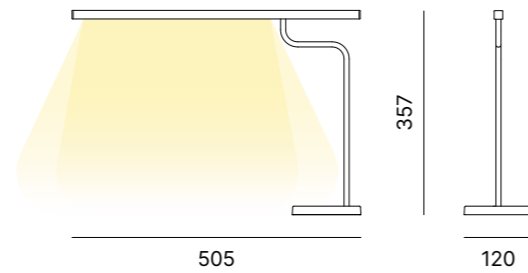

MICROSTIC - TABLE LAMP

Table lamp in powder coated aluminium.
Lampada da tavolo in alluminio verniciato.

10W LED
220-240V
3000K
CRI80
Touch Dimm

CE IP20 800lm