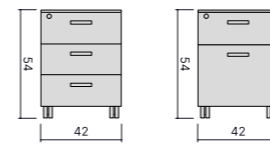

Storage

METAL PEDESTALS