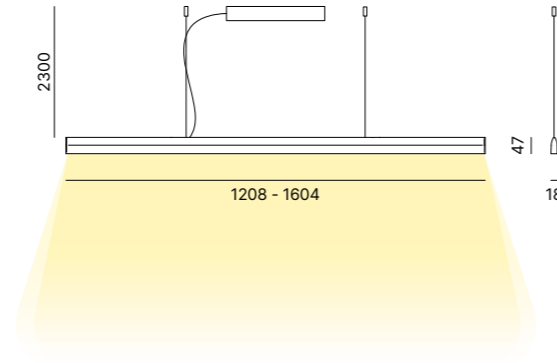

Touch dimmer function

DETAILS  
 DETTAGLI

Touch dimmer function

**PENDANT LAMP**  
 Pendant lamp in powder coated aluminium.  
 Lampada a sospensione in alluminio verniciato.

Fly 120	Fly 160
28W LED	38W LED
2400 lm	3200 lm
3000K	3000K
CRI90	CRI90
ON-OFF	ON-OFF