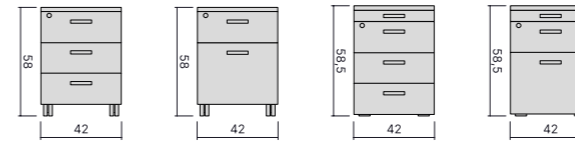

Storage

MELAMINE PEDESTALS

DESIGN OFFICE

CARCASS FINISH OPTIONS
FINITURE DISPONIBILI SCOCCA

MELAMINE
MELAMINICO