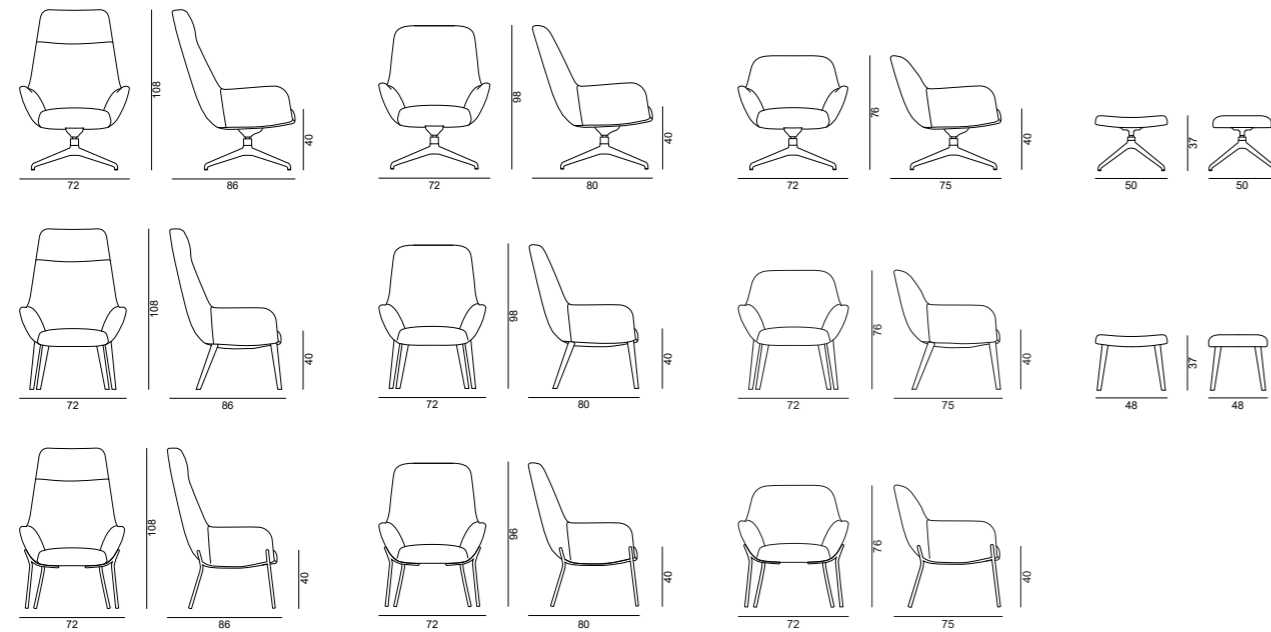

POLYMERS  
PLASTICHE

FABRICS AND LEATHERS  
TESSUTI E PELLI

Soft Seating

CITY LOUNGE

BASE FINISH OPTIONS  
FINITURE DISPONIBILI BASE

METAL  
METALLO

SOLID ASH WOOD  
FRASSINO MASSELLO

UPHOLSTERY  
RIVESTIMENTI