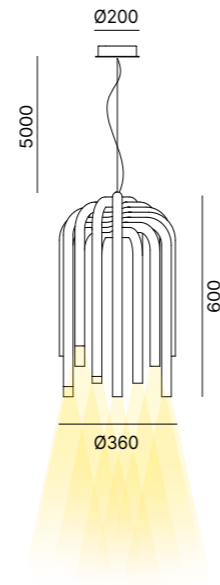

PENDANT LAMP

Pendant lamp made by powder coated aluminium pipes.
Lampada a sospensione composta da tubi in alluminio verniciati.

16X1W LED
2700K
CRI80
DALI/Push dimm

CE IP20 LED 1400lm