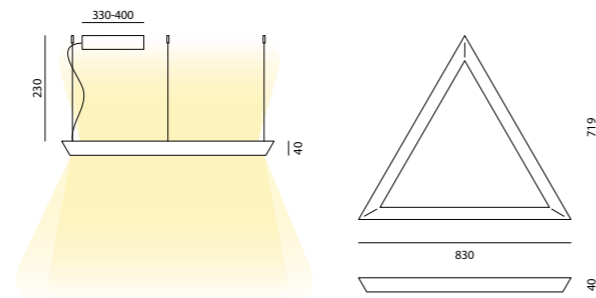

PENDANT LAMP

Pendant lamp in anodized or powder coated aluminium.
Lampada a sospensione in alluminio anodizzato o verniciato.

Down light	Up/Down light
51W LED	90W LED
4200 lm	7500 lm
3000K	3000K
CRI90	CRI90
ON-OFF | All in one	ON-OFF | All in one

CE IP20 LED 24V MacAdam Step 3

LAMP FINISH OPTIONS
FINITURE LAMPADA

PENDANT LAMP

Pendant lamp in anodized aluminium.
Lampada a sospensione in alluminio anodizzato.