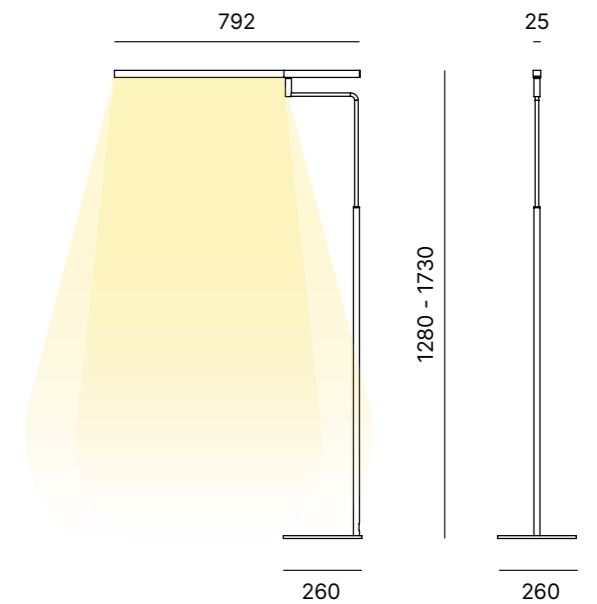

TABLE LAMP - FLOOR LAMP

Table lamp in powder coated aluminium. Brushed anodized aluminium shade and high-efficiency microprismatic diffuser.

Lampada da tavolo in alluminio verniciato. Paralume in alluminio spazzolato anodizzato e diffusore microprismatico ad alta efficienza.

15W LED
110-240V
3000K
CRI90
Touch Dimm

CE IP20 24V 1850lm MacAdam Step 3