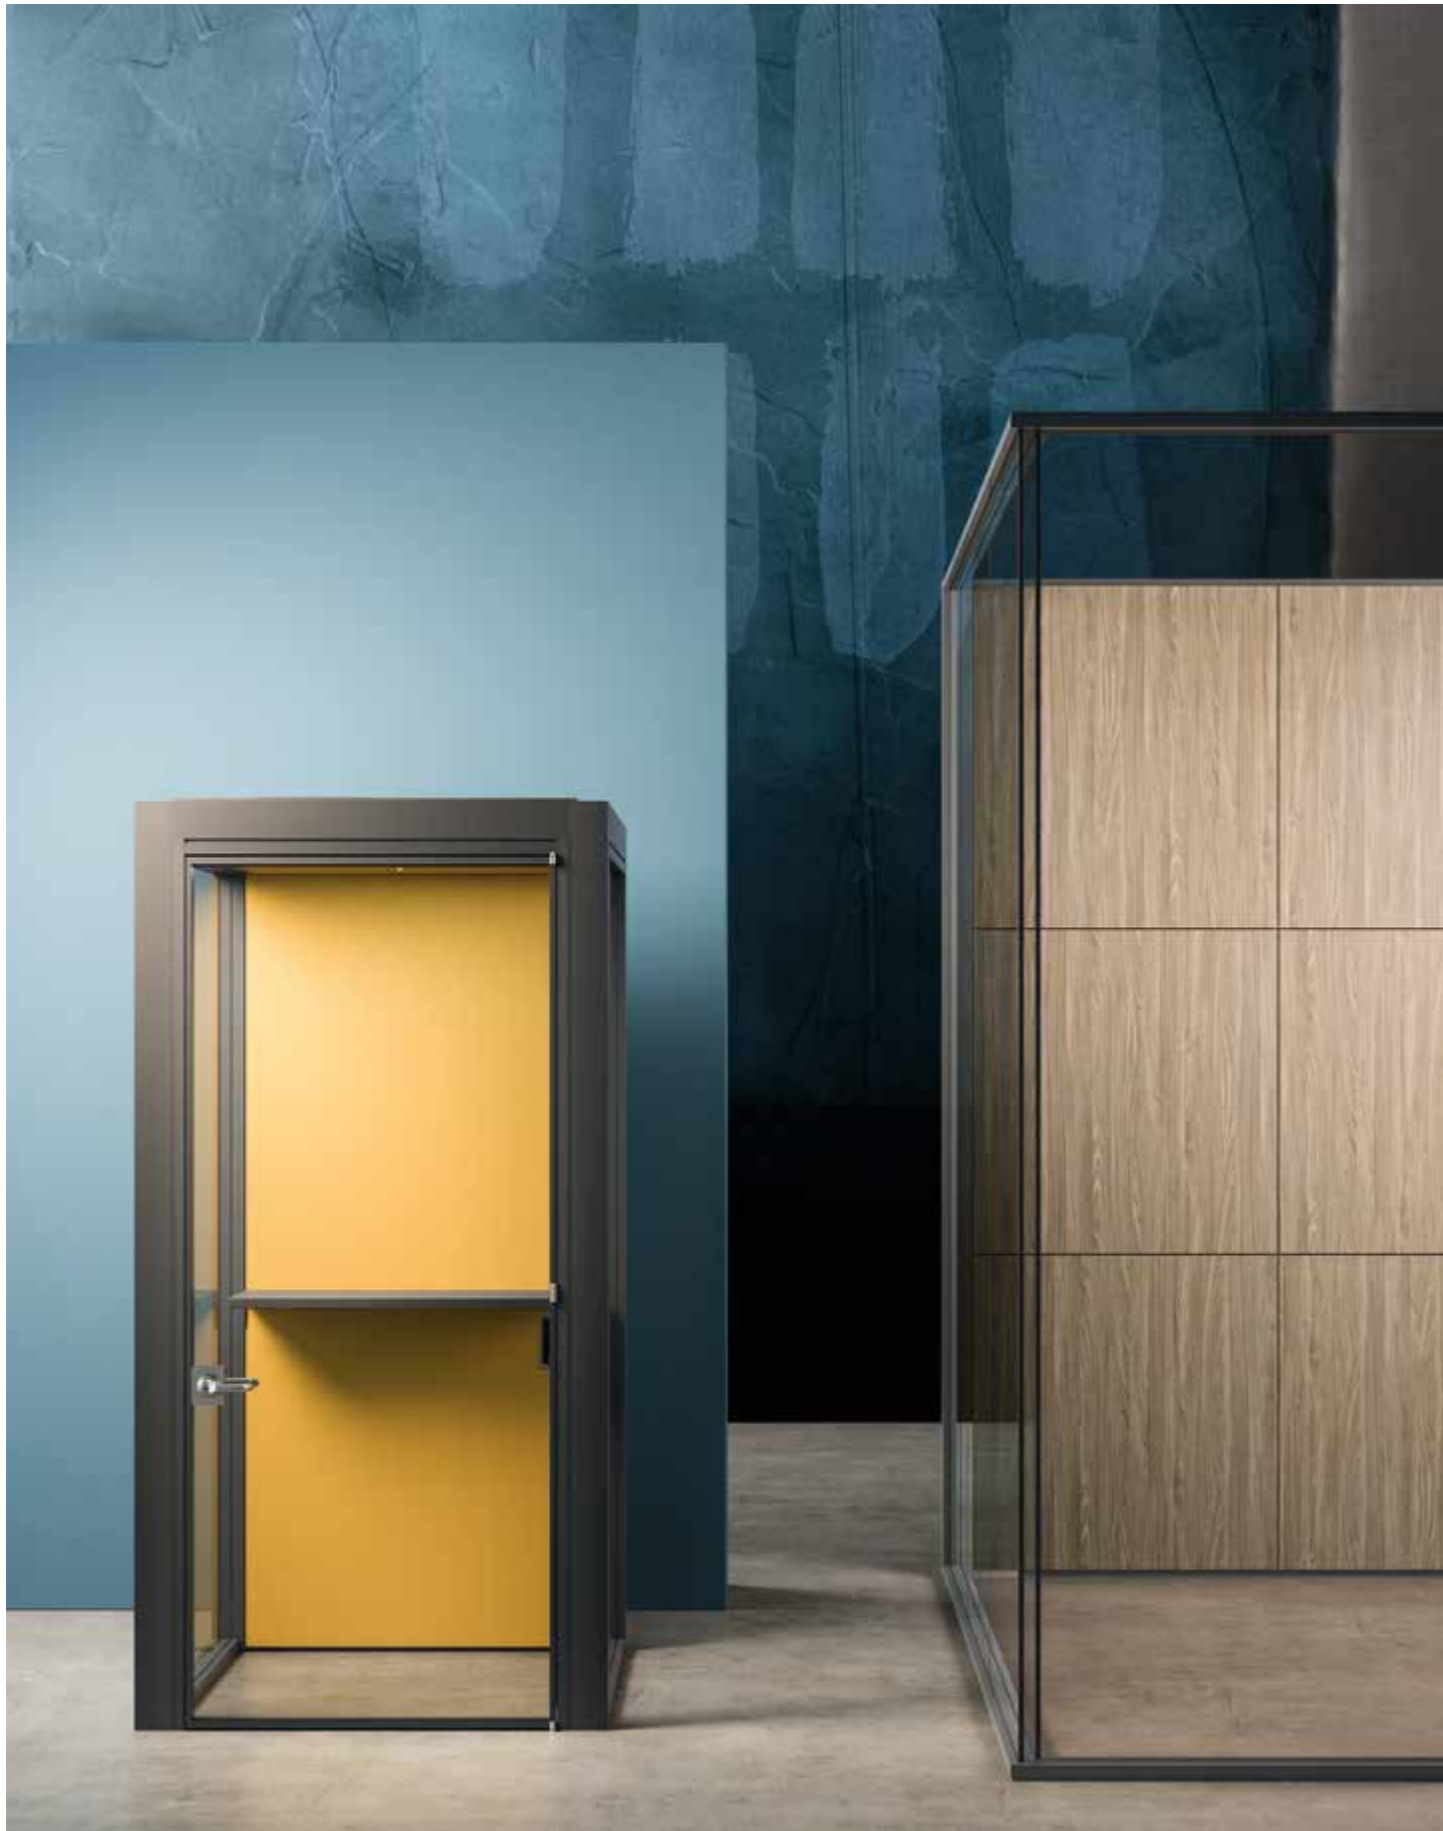

05 ORGANIZED SPACES

196 - 199
200 - 202

204 - 207
208 - 210

213 - 214

184 - 199 - 204
210 - 216 - 219

196 - 208 - 213
214 - 220 - 222
224 - 227 - 228

114 - 230 - 232
235 - 236 - 238