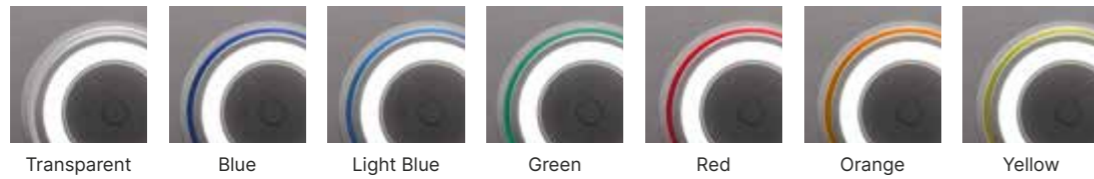

FINISH OPTIONS
FINITURE

FRAME FINISH OPTIONS
FINITURE STRUTTURA

Matt
Black

PENDANT LAMP

Pendant lamp with down or up light. Polycarbonate lamp diffuser with transparent or colored PMMA ring.
Lampada da sospensione a luce diretta o indiretta.
Diffusore in policarbonato con anello in PMMA trasparente o colorato, struttura in metallo verniciato.

9,5W LED
110-240V
2700K
CRI90
ON-OFF | T-fase

CE IP20 LED 24V 1500lm MacAdam Step 3