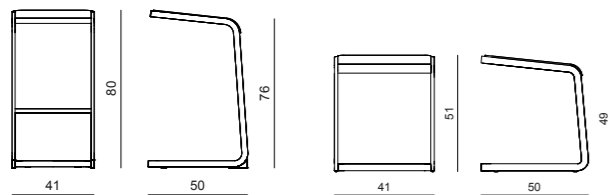

Design Chairs & Soft Seating

C-STOOL

BASE FINISH OPTIONS
FINITURE DISPONIBILI BASE

METAL
METALLO

SEAT FINISH OPTIONS
FINITURE DISPONIBILI SEDILE

FABRICS AND LEATHERS
TESSUTI E PELLI