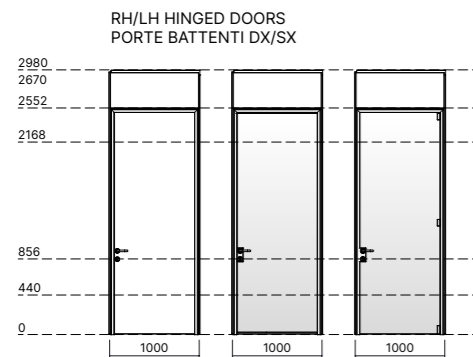

Partitions

S1 - H2

General Selection