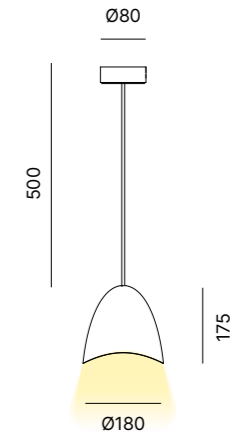

Decorative Lighting

HALF MOON

TABLE LAMP - FLOOR LAMP

Powder coated metal frame, linen or cotton shade with white or colored inside.

Stelo in metallo verniciato, paralume in lino o cotone con interno coprente bianco o colorato.

PENDANT LAMP

Pendant lamp with linen or cotton shade with white or colored inside.

Lampada a sospensione con paralume in lino o cotone, con interno coprente bianco o colorato.

TABLE LAMP

MAX 1XE27 100W
220-240V
ON-OFF | Dimmer

FLOOR LAMP

Half Moon small
MAX 1XE27 100W
220-240V
ON-OFF | Dimmer

Half Moon
MAX 3XE27 60W
220-240V
ON-OFF | Dimmer

PENDANT LAMP

MAX 3XE27 60W
220-240V
T/fase

CE IP20

Decorative Lighting

MIRAGE

PENDANT LAMP

Pendant lamp in powder coated metal, ceiling rose in matching finish.

Lampada a sospensione in metallo verniciato con rosone in tinta.

8,7W LED
220-240V
2700K
CRI80
T/fase

CE IP20 800lm

SHADE FINISH OPTIONS
FINITURE PARALUME

TABLE - FLOOR - PENDANT

LAMP FINISH OPTIONS
FINITURE LAMPADA

FRAME FINISH OPTIONS
FINITURE STRUTTURA

TABLE - FLOOR - PENDANT

CEILING ROSE
ROSONE