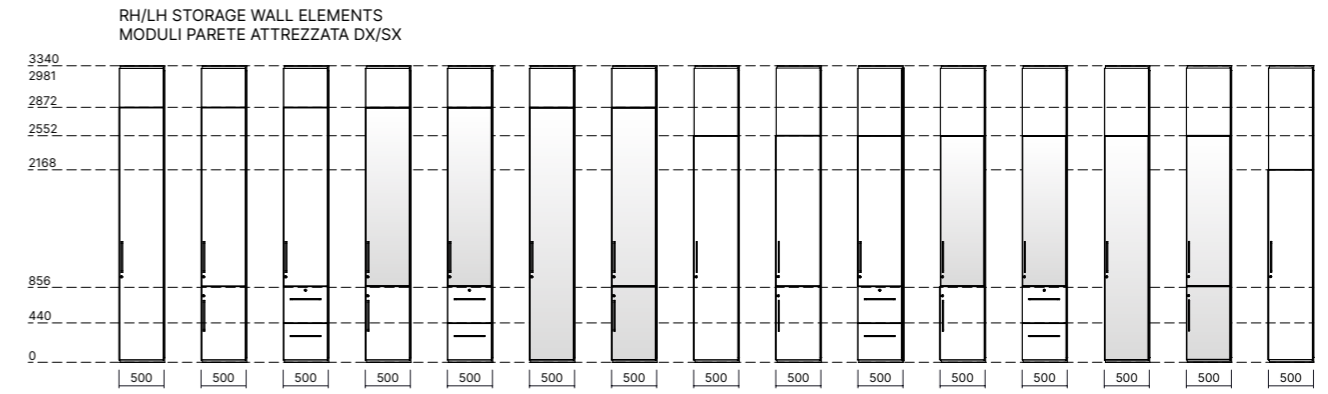

Partitions

S1 - H3

DESIGN OFFICE