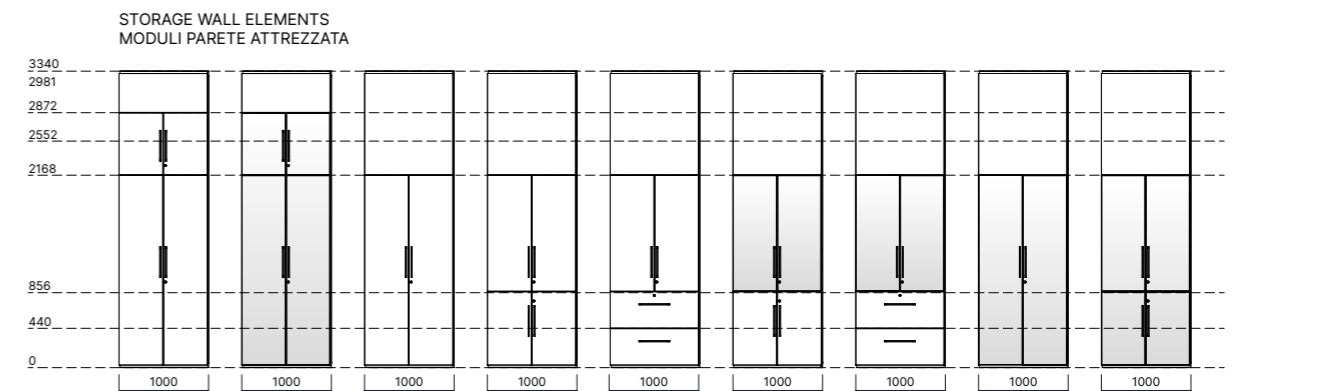

Partitions

S1 - H3

DESIGN OFFICE