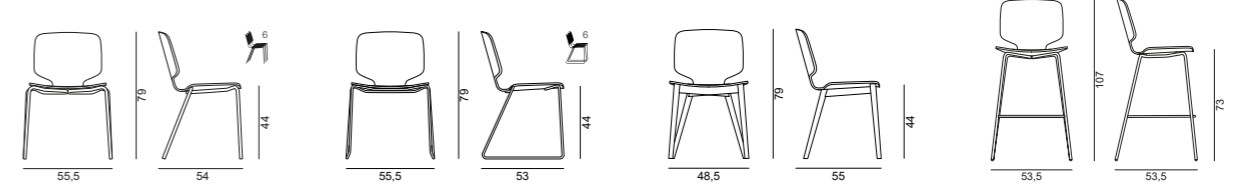

Design Chairs

CITY DÉCO

BASE FINISH OPTIONS
FINITURE DISPONIBILI BASE

METAL
METALLO

SOLID ASH WOOD
FRASSINO MASSELLO

UPHOLSTERY
RIVESTIMENTI

FABRICS AND LEATHERS
TESSUTI E PELLI

Design Chairs

CODE

Design Chairs

COMPASSO

FRAME FINISH OPTIONS
FINITURE DISPONIBILI STRUTTURA

SOLID ASH WOOD
FRASSINO MASSELLO

BACK & SEAT FINISH OPTIONS
FINITURE DISPONIBILI SEDILE E SCHIENALE

SOLID ASH WOOD
FRASSINO MASSELLO

SEAT FINISH OPTIONS
FINITURE DISPONIBILI SEDILE

BASE FINISH OPTIONS
FINITURE DISPONIBILI BASE

METAL
METALLO

SOLID ASH WOOD
FRASSINO MASSELLO

LACQUERED
LACCATO

SHELL FINISH OPTIONS
FINITURE DISPONIBILI SCOCCA

SOLID ASH WOOD
FRASSINO MASSELLO

LACQUERED
LACCATO

SEAT FINISH OPTIONS
FINITURE DISPONIBILI SEDILE

FABRICS AND LEATHERS
TESSUTI E PELLI