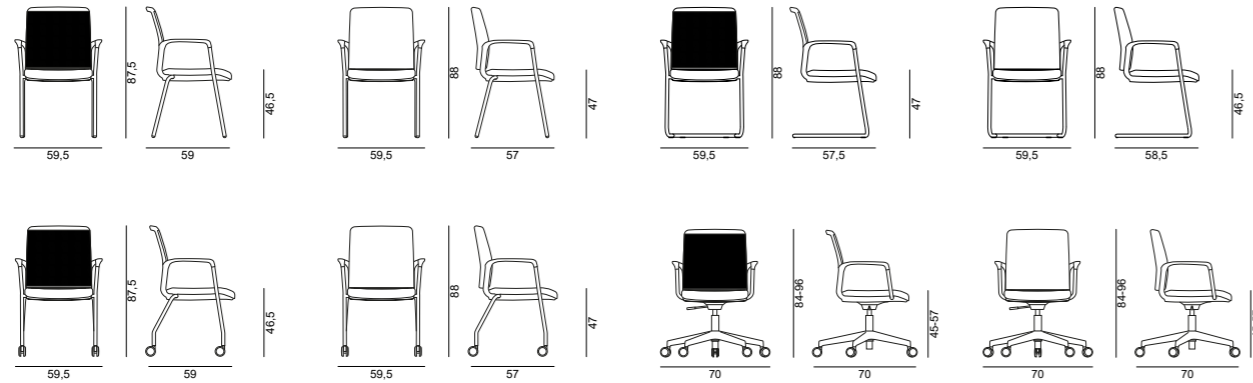

POLYMERS  
PLASTICA

SOLID ASH WOOD  
FRASSINO MASSELLO

FABRICS AND LEATHERS  
TESSUTI E PELLI

Meeting Chairs

CLOUD

BASE FINISH OPTIONS  
FINITURE DISPONIBILI BASE

METAL  
METALLO

SHELL FINISH OPTIONS  
FINITURE DISPONIBILI SCOCCA