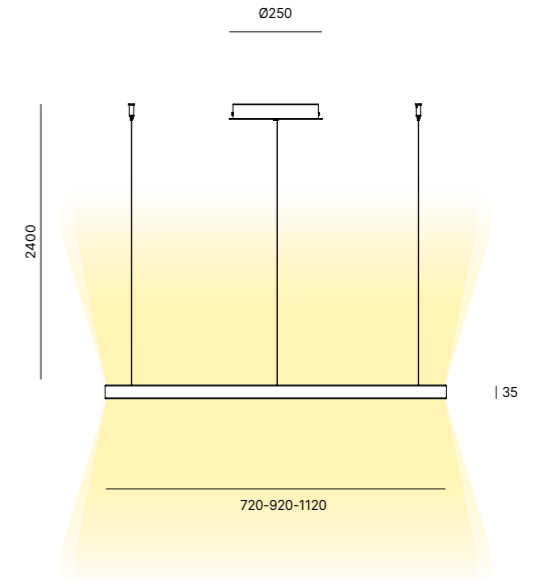

PENDANT LAMP

Pendant lamp in powder coated aluminium.
Lampada a sospensione in alluminio verniciato.

Planet 70	Planet 90	Planet 110
2700K	2700K	2700K
CRI90	CRI90	CRI90
ON-OFF | All in one	ON-OFF | All in one	ON-OFF | All in one
Down light	Down light	Down light
24W LED	42W LED	50W LED
4480 lm	5600 lm	6720lm
Up/Down light	Up/Down light	Up/Down light
48W LED	84W LED	100W LED
8960 lm	11200lm	13440lm

CE IP20 LED 24V MacAdam Step 3