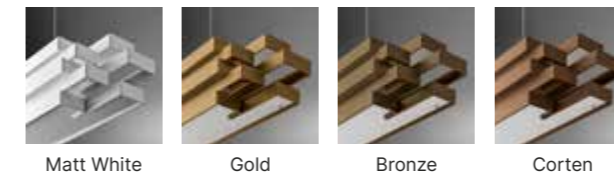

LAMP FINISH OPTIONS
FINITURE LAMPADA