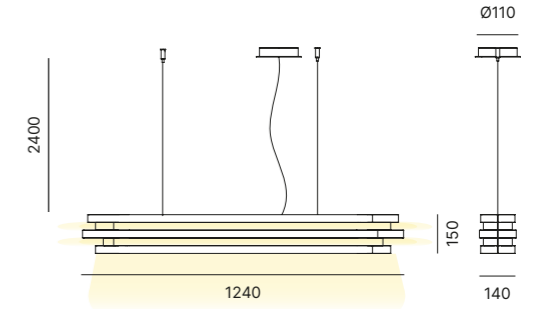

PENDANT LAMP

Pendant lamp in powder coated aluminium.
Matt methacrylate diffuser.
Lampada a sospensione in alluminio verniciato. Diffusore in metacrilato opalino.

45,2W LED
2700K
CRI90
ON-OFF | DALI/Push dimm

CE IP20 LED 5760lm MacAdam Step 3