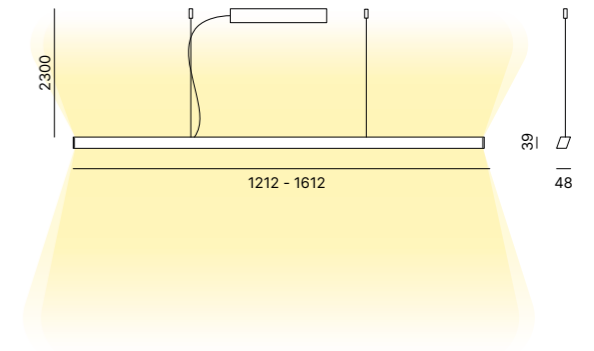

PENDANT LAMP
Pendant lamp in powder coated aluminium.
Lampada a sospensione in alluminio verniciato.

Eustress 120	Eustress 160
56W LED	76W LED
4800 lm	6400 lm
3000K	3000K
CRI90	CRI90
ON-OFF | All in one	ON-OFF | All in one