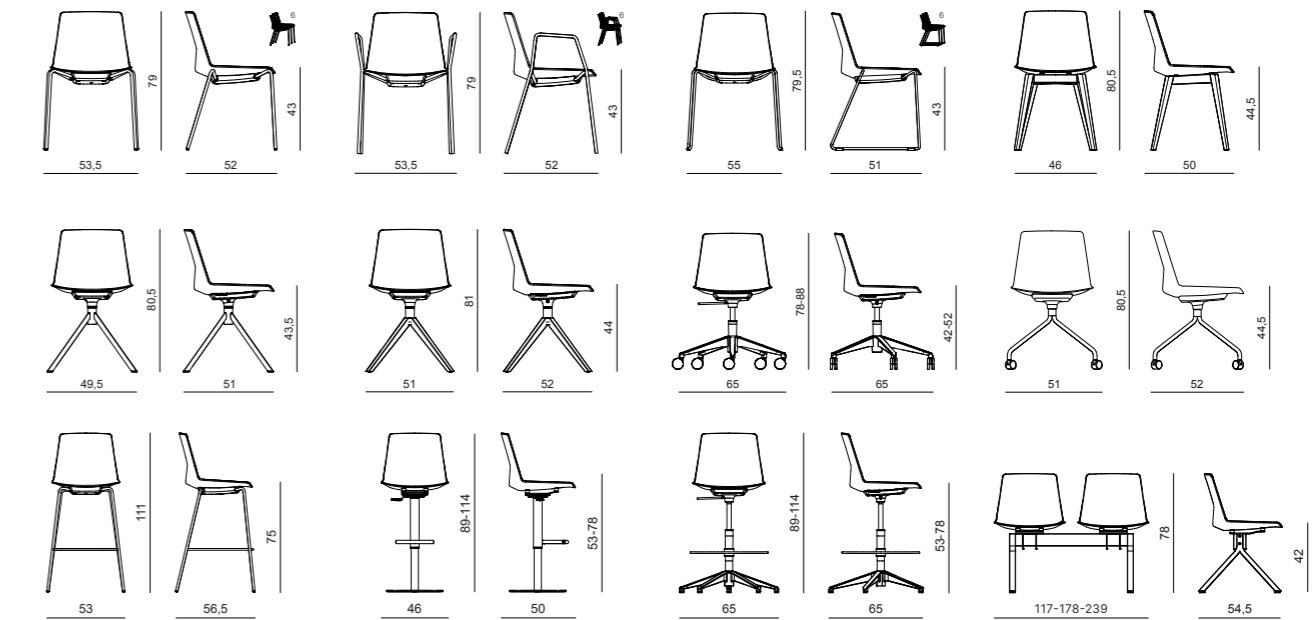

Meeting Chairs

CLUE

DESIGN OFFICE

BASE FINISH OPTIONS
FINITURE DISPONIBILI BASE

SHELL FINISH OPTIONS
FINITURE DISPONIBILI SCOCCA

METAL
METALLO

POLYMERS
PLASTICA

SOLID ASH WOOD
FRASSINO MASSELLO

FABRICS AND LEATHERS
TESSUTI E PELLI

BASE FINISH OPTIONS
FINITURE DISPONIBILI BASE

SHELL FINISH OPTIONS
FINITURE DISPONIBILI SCOCCA

METAL
METALLO

POLYMERS
PLASTICA

SOLID ASH WOOD
FRASSINO MASSELLO

FABRICS AND LEATHERS
TESSUTI E PELLI