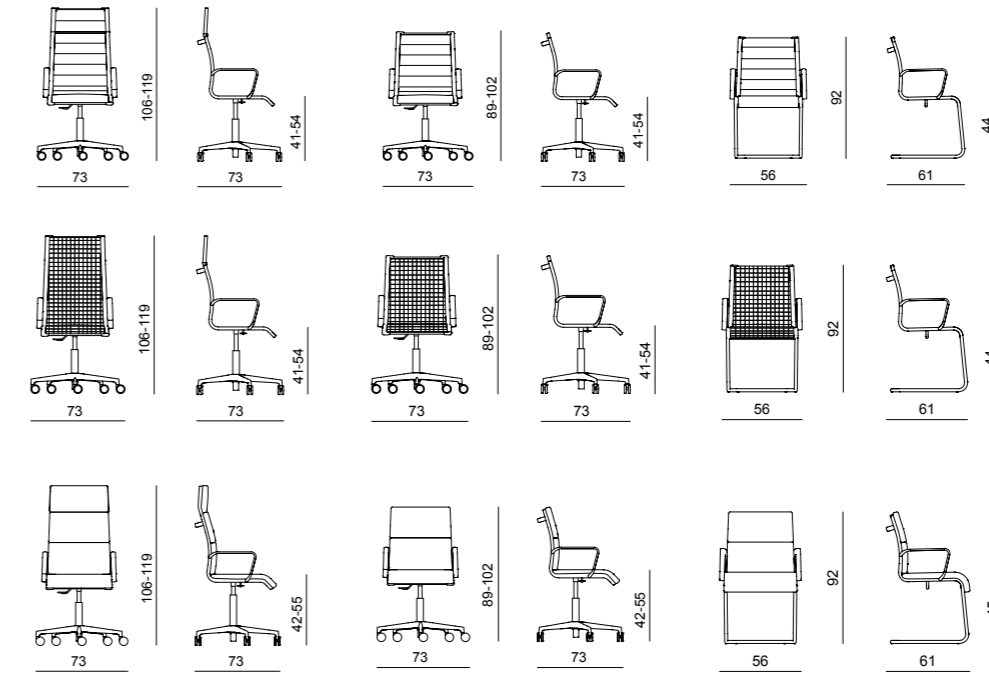

Executive Chairs

DINAMICA

Executive Chairs

DEKORA

General Selection

DESIGN OFFICE

FRAME FINISH OPTIONS
FINITURE DISPONIBILI STRUTTURA

BASE FINISH OPTIONS
FINITURE DISPONIBILI BASE

SHELL FINISH OPTIONS
FINITURE DISPONIBILI SCOCCA

BASE FINISH OPTIONS
FINITURE DISPONIBILI BASE

SHELL FINISH OPTIONS
FINITURE DISPONIBILI SCOCCA