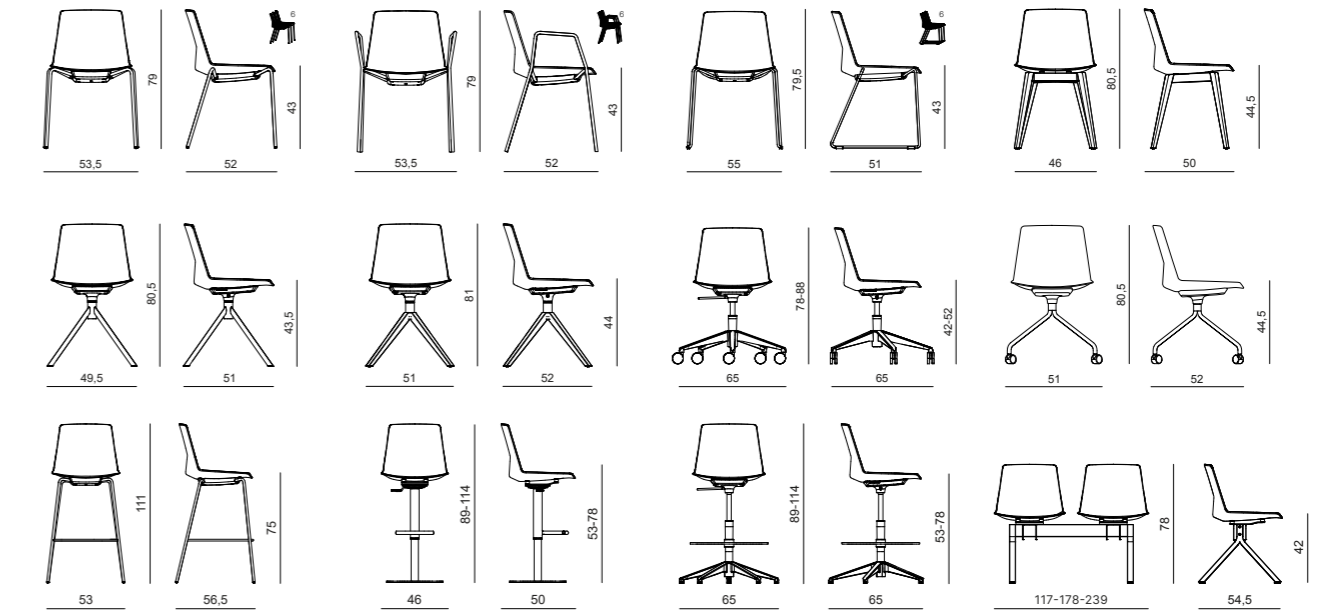

Design Chairs & Soft Seating

CLUE

DESIGN OFFICE

BASE FINISH OPTIONS
FINITURE DISPONIBILI BASE

METAL
METALLO

SOLID ASH WOOD
FRASSINO MASSELLO

SHELL FINISH OPTIONS
FINITURE DISPONIBILI SCOCCA

POLYMERS
PLASTICA

FABRICS AND LEATHERS
TESSUTI E PELLI

Design Chairs & Soft Seating

CELSIUS