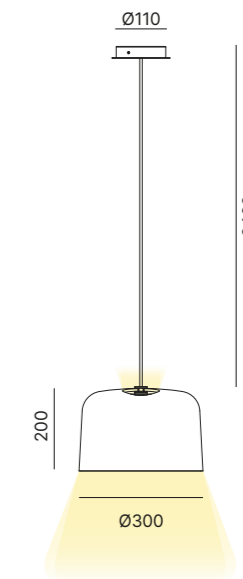

Shapes and sizes

Abaco degli elementi

Lighting Collection

- Decorative Lighting
- Architectural Lighting
- Office Lighting
- Acoustic Panel

Decorative Lighting

ADD

PENDANT LAMP

Pendant lamp with pottery shade in different colors with glossy white inside.

Lampada a sospensione con paralume in ceramica in varie finiture con interno smaltato bianco lucido.

MAX 1XE27 100W

220-240V

T/fase

CE IP20

DESIGN OFFICE