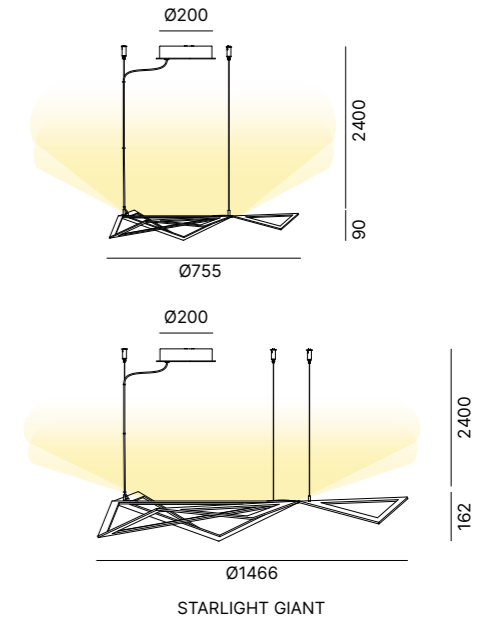

Starlight Giant

50W LED
5400 lm
2700K
CRI90
DALI/Push dimm

CE IP20 LED

WALL LAMP

Wall lamp in powder coated aluminium.
Lampada a parete in alluminio verniciato.

Starlight

19W LED
2000 lm
110-240V
2700K
CRI90
ON-OFF