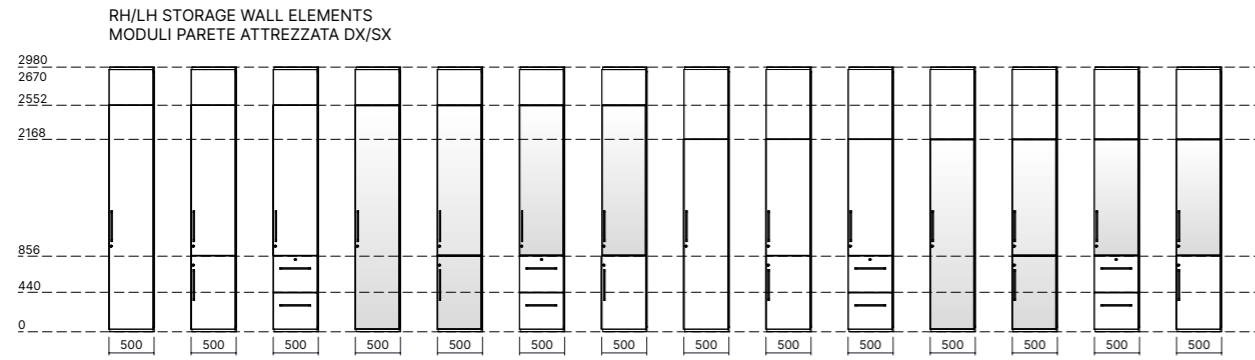

Partitions

S1 - H2

General Selection