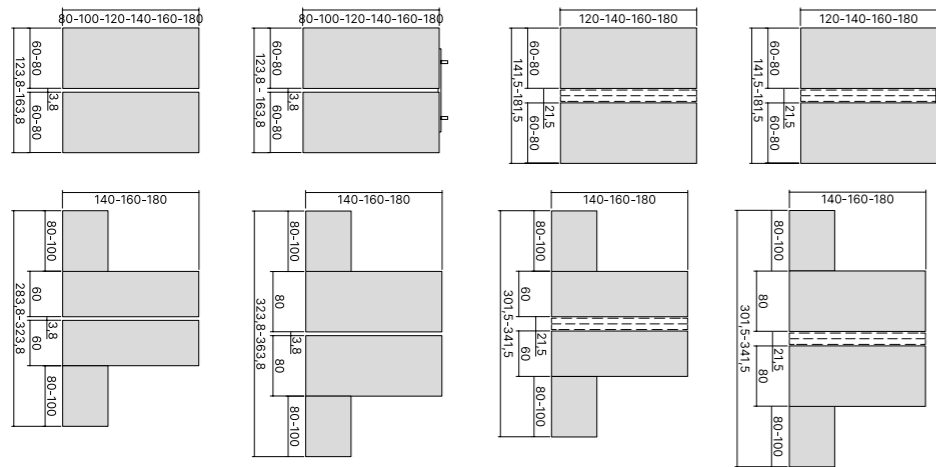

GLASS  
VETRO

DESKS / SCRIVANIE

DESKS WITH DESK HIGH CABINET OR PEDESTAL / SCRIVANIE CON ARMADIO O CASSETTIERA COMPLANARE

DESKS SUPPORTED ON LOW CREDENZA UNIT / SCRIVANIE CON BOX

BENCH DESKS / BENCH

BENCH WITH DESK HIGH CABINET OR PEDESTAL / BENCH CON ARMADIO O CASSETTIERA COMPLANARE