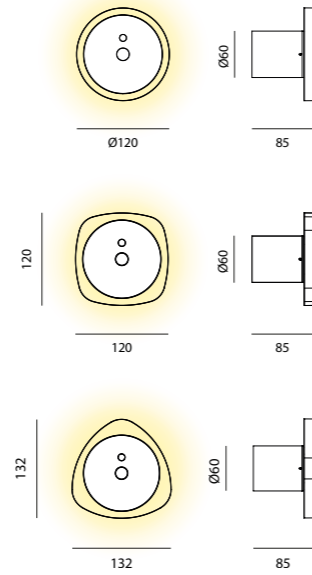

WALL LAMP

Polycarbonate lamp diffuser with transparent or colored PMMA ring, powder coated metal frame.
Diffusore in policarbonato con anello in PMMA trasparente o colorato, struttura in metallo verniciato.

9,5W LED
220-240V
2700K
CRI90
ON-OFF | T/fase

CE IP20 LED 24V 1500lm MacAdam Step 3