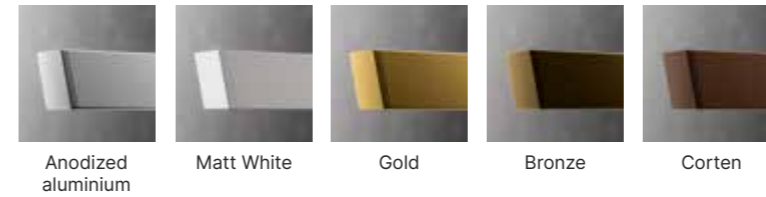

LAMP FINISH OPTIONS
FINITURE LAMPADA