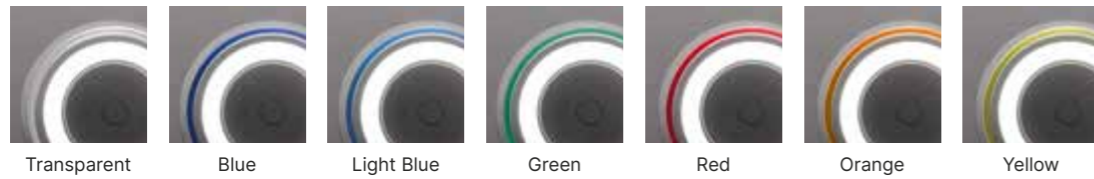

FINISH OPTIONS
FINITURE

FRAME FINISH OPTIONS
FINITURE STRUTTURA

Matt
Black

TABLE LAMP

Polycarbonate lamp diffuser with transparent or colored PMMA ring, powder coated metal frame.
Diffusore in policarbonato con anello in PMMA trasparente o colorato, struttura in metallo verniciato.

3W LED
110-240V
2700K
CRI90
Touch dimm

CE IP20 LED MacAdam Step 3