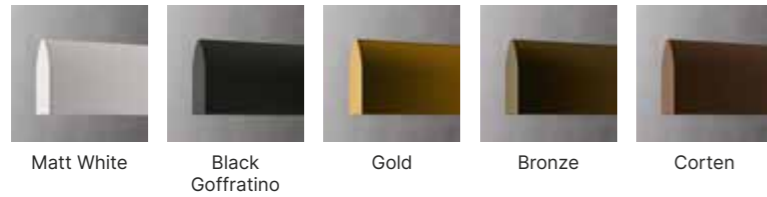

LAMP FINISH OPTIONS
FINITURE LAMPADA