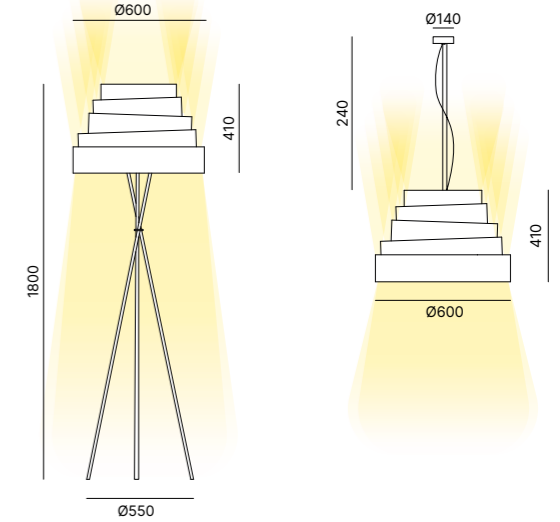

SHADE FINISH OPTIONS
FINITURE PARALUME

CEILING ROSE
ROSONE

PENDANT

FRAME FINISH OPTIONS
FINITURE STRUTTURA