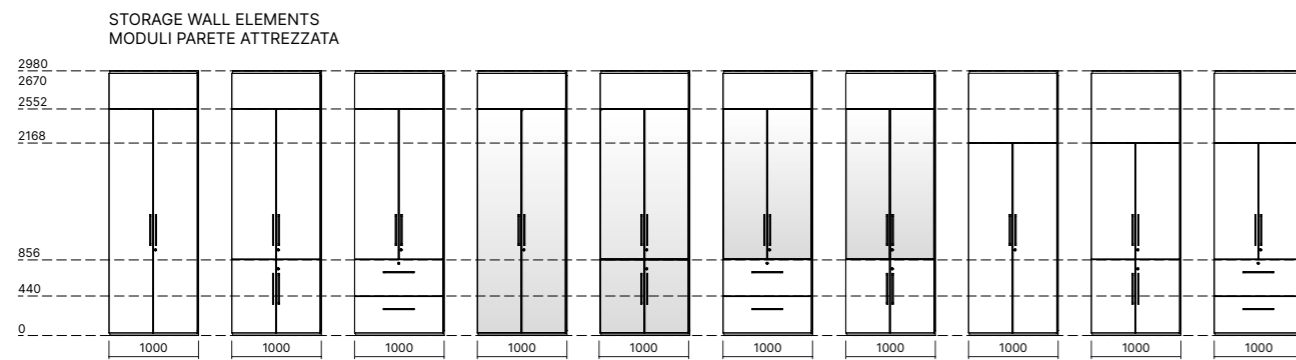

Partitions

S1 - H2

General Selection