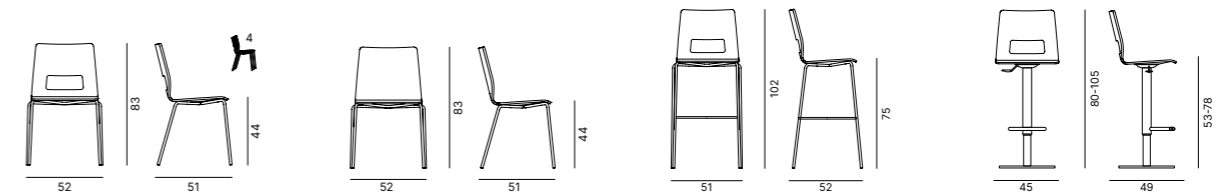

BASE FINISH OPTIONS
FINITURE DISPONIBILI BASE

METAL
METALLO

SHELL FINISH OPTIONS
FINITURE DISPONIBILI SCOCCA

LACQUERED
LACCATO

FABRICS AND LEATHERS
TESSUTI E PELLI

BASE FINISH OPTIONS
FINITURE DISPONIBILI BASE

METAL
METALLO

SOLID ASH WOOD
FRASSINO MASSELLO

SHELL FINISH OPTIONS
FINITURE DISPONIBILI SCOCCA

POLYMERS
PLASTICA

FABRICS AND LEATHERS
TESSUTI E PELLI