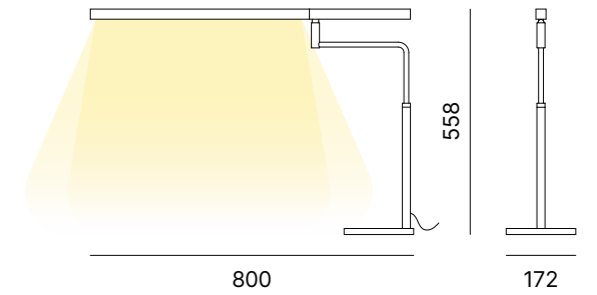

TABLE LAMP - FLOOR LAMP

Table lamp in powder coated aluminium. Brushed anodized aluminium shade and high-efficiency microprismatic diffuser.

Lampada da tavolo in alluminio verniciato. Paralume in alluminio spazzolato anodizzato e diffusore microprismatico ad alta efficienza.

15W LED
110-240V
3000K
CRI90
Touch Dimm

CE IP20 24V 1850lm MacAdam Step 3

LAMP FINISH OPTIONS
FINITURE LAMPADA