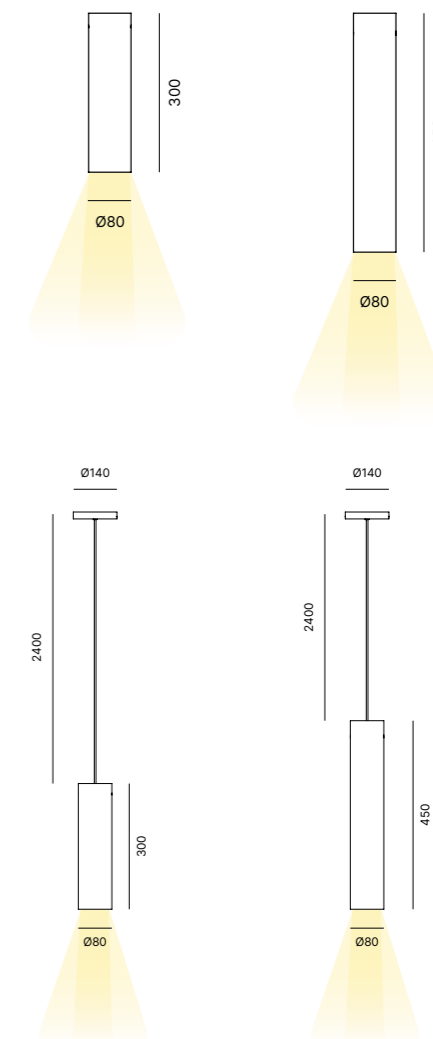

PENDANT LAMP

Pendant lamp in powder coated aluminium.
Matt methacrylate diffuser.
Lampada a sospensione in alluminio verniciato.
Diffusore in metacrilato opalino.

35,2W LED
3000K
CRI90
ON-OFF | All in one

CE IP20 LED 24V 4400lm MacAdam Step 3

LAMP FINISH OPTIONS
FINITURE LAMPADA

396 DIFFUSER
DIFFUSORE

PENDANT LAMP - WALL LAMP

Lamp in powder coated aluminium.
Lampada in alluminio verniciato.

6,3W LED
220-240V
2700K
CRI90
T/fase | DALI/Push dimm

CE IP20 LED 45-60° 500lm MacAdam Step 3

SHADE FINISH OPTIONS
FINITURE PARALUME

CEILING ROSE
ROSONE

REFLECTOR FINISH OPTIONS
FINITURE RIFLETTORE