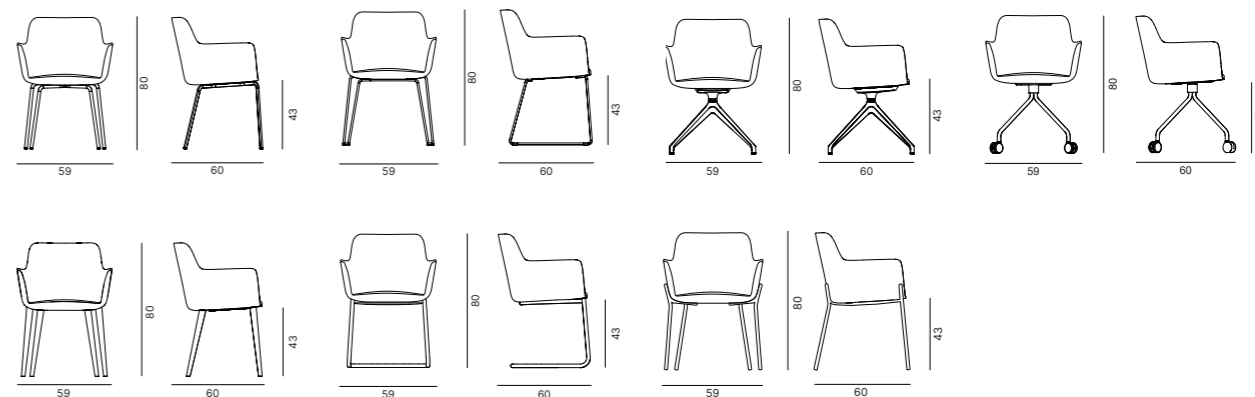

Shapes and sizes

Abaco degli elementi

Residential & Hospitality Collection

- Design Chairs
- Soft Seating
- Side Tables & Accessories
- Living Tables
- Storage & Partitioning

Design Chairs

MOON

SHELL FINISH OPTIONS
FINITURE DISPONIBILI SCOCCA

POLYMERS
PLASTICA

PAD FINISH OPTIONS
FINITURE DISPONIBILI PAD

FABRICS AND LEATHERS
TESSUTI E PELLI

E01: 417/428/429/431/421/420

Design Chairs

CITY

BASE FINISH OPTIONS
FINITURE DISPONIBILI BASE

METAL
METALLO

SOLID ASH WOOD
FRASSINO MASSELLO

UPHOLSTERY
RIVESTIMENTI

FABRICS AND LEATHERS
TESSUTI E PELLI

B01-B03-C01-C05-D02-D03-D04-D06-P01-E01-E02-E03-E04-I01-I02-M01-M02-M03