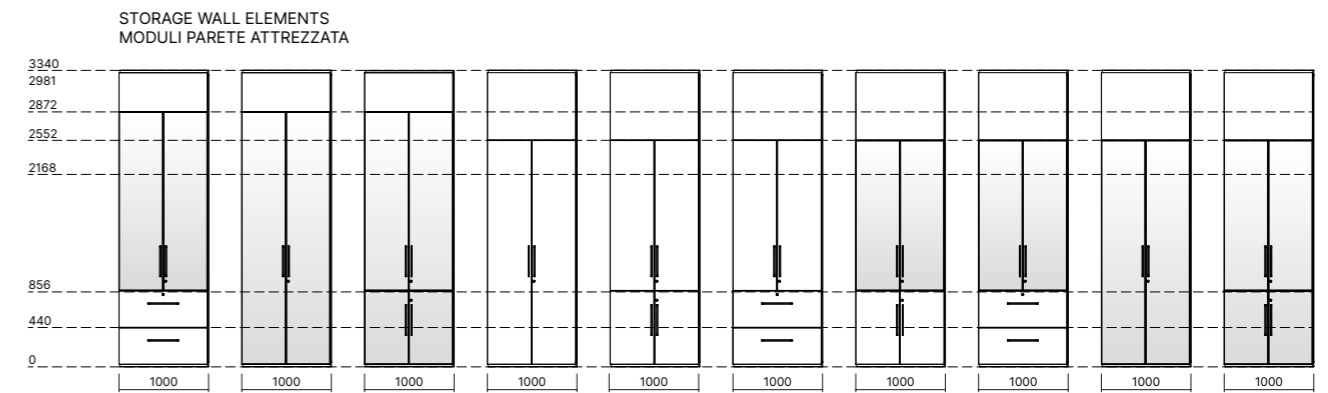

Partitions

S1 - H3

DESIGN OFFICE