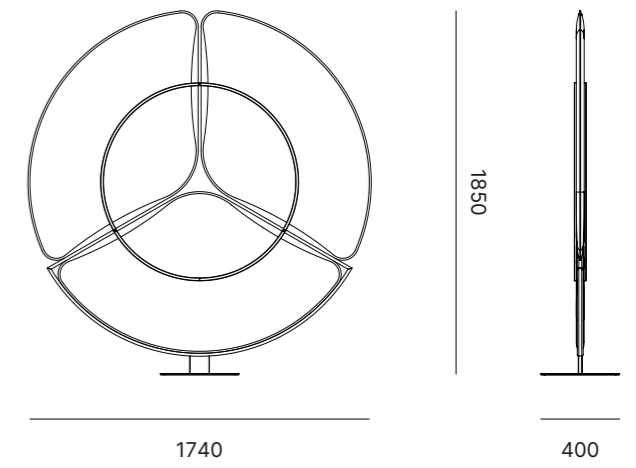

PANELS FINISH OPTIONS  
FINITURE PANNELLI

On stock On stock On stock On stock

FRAME FINISH OPTIONS  
FINITURE PIANTANA

Matt White Umbra Grey