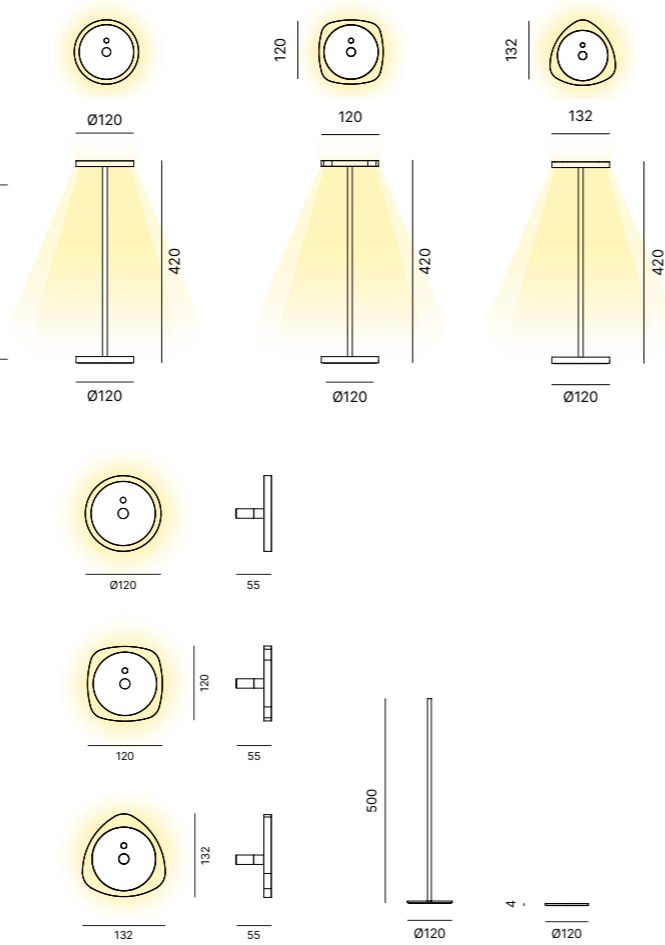

TABLE LAMP

Polycarbonate lamp diffuser with transparent or colored PMMA ring, powder coated metal frame.
Diffusore in policarbonato con anello in PMMA trasparente o colorato, struttura in metallo verniciato.

9,5W LED
110-240V
2700K
CRI90
Gesture dimm

CE IP20 LED 24V 1500lm MacAdam Step 3