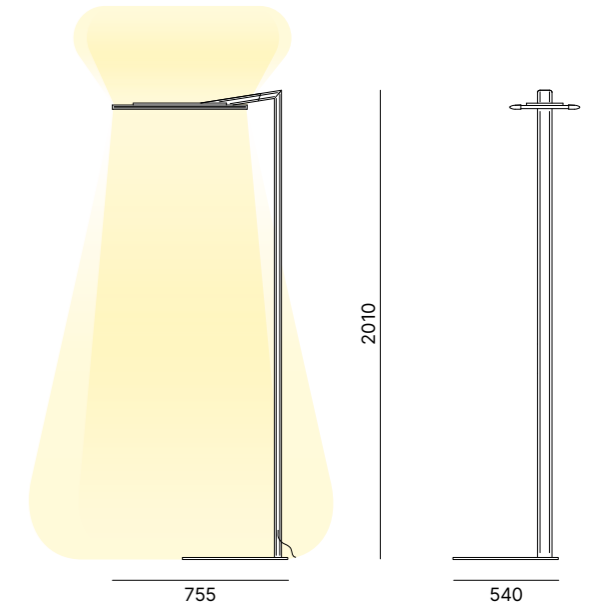

General Selection

FLOOR LAMP
Floor lamp in powder coated aluminium.
Lampada da terra in alluminio verniciato.

Fly 8	Fly 12	Fly 16
70W LED	91W LED	130W LED
8400 lm	11400 lm	16400 lm
110-240V	110-240V	110-240V
3000K	3000K	3000K
CRI90	CRI90	CRI90
Touch Dimm	Touch Dimm	Touch Dimm

CE IP20 LED 24V MacAdam Step 3