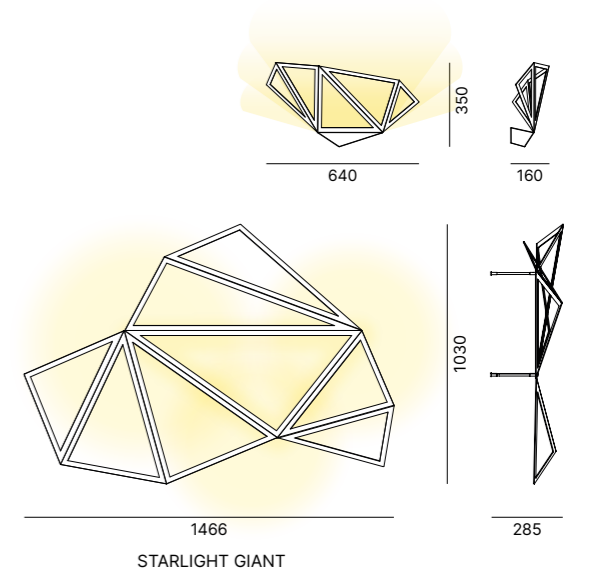

Starlight Giant

50W LED
5400 lm
2700K
CRI90
DALI/Push dimm

CE IP20 LED CE IP20 LED

LAMP FINISH OPTIONS
FINITURE LAMPADA

CEILING ROSE
ROSONE
PENDANT