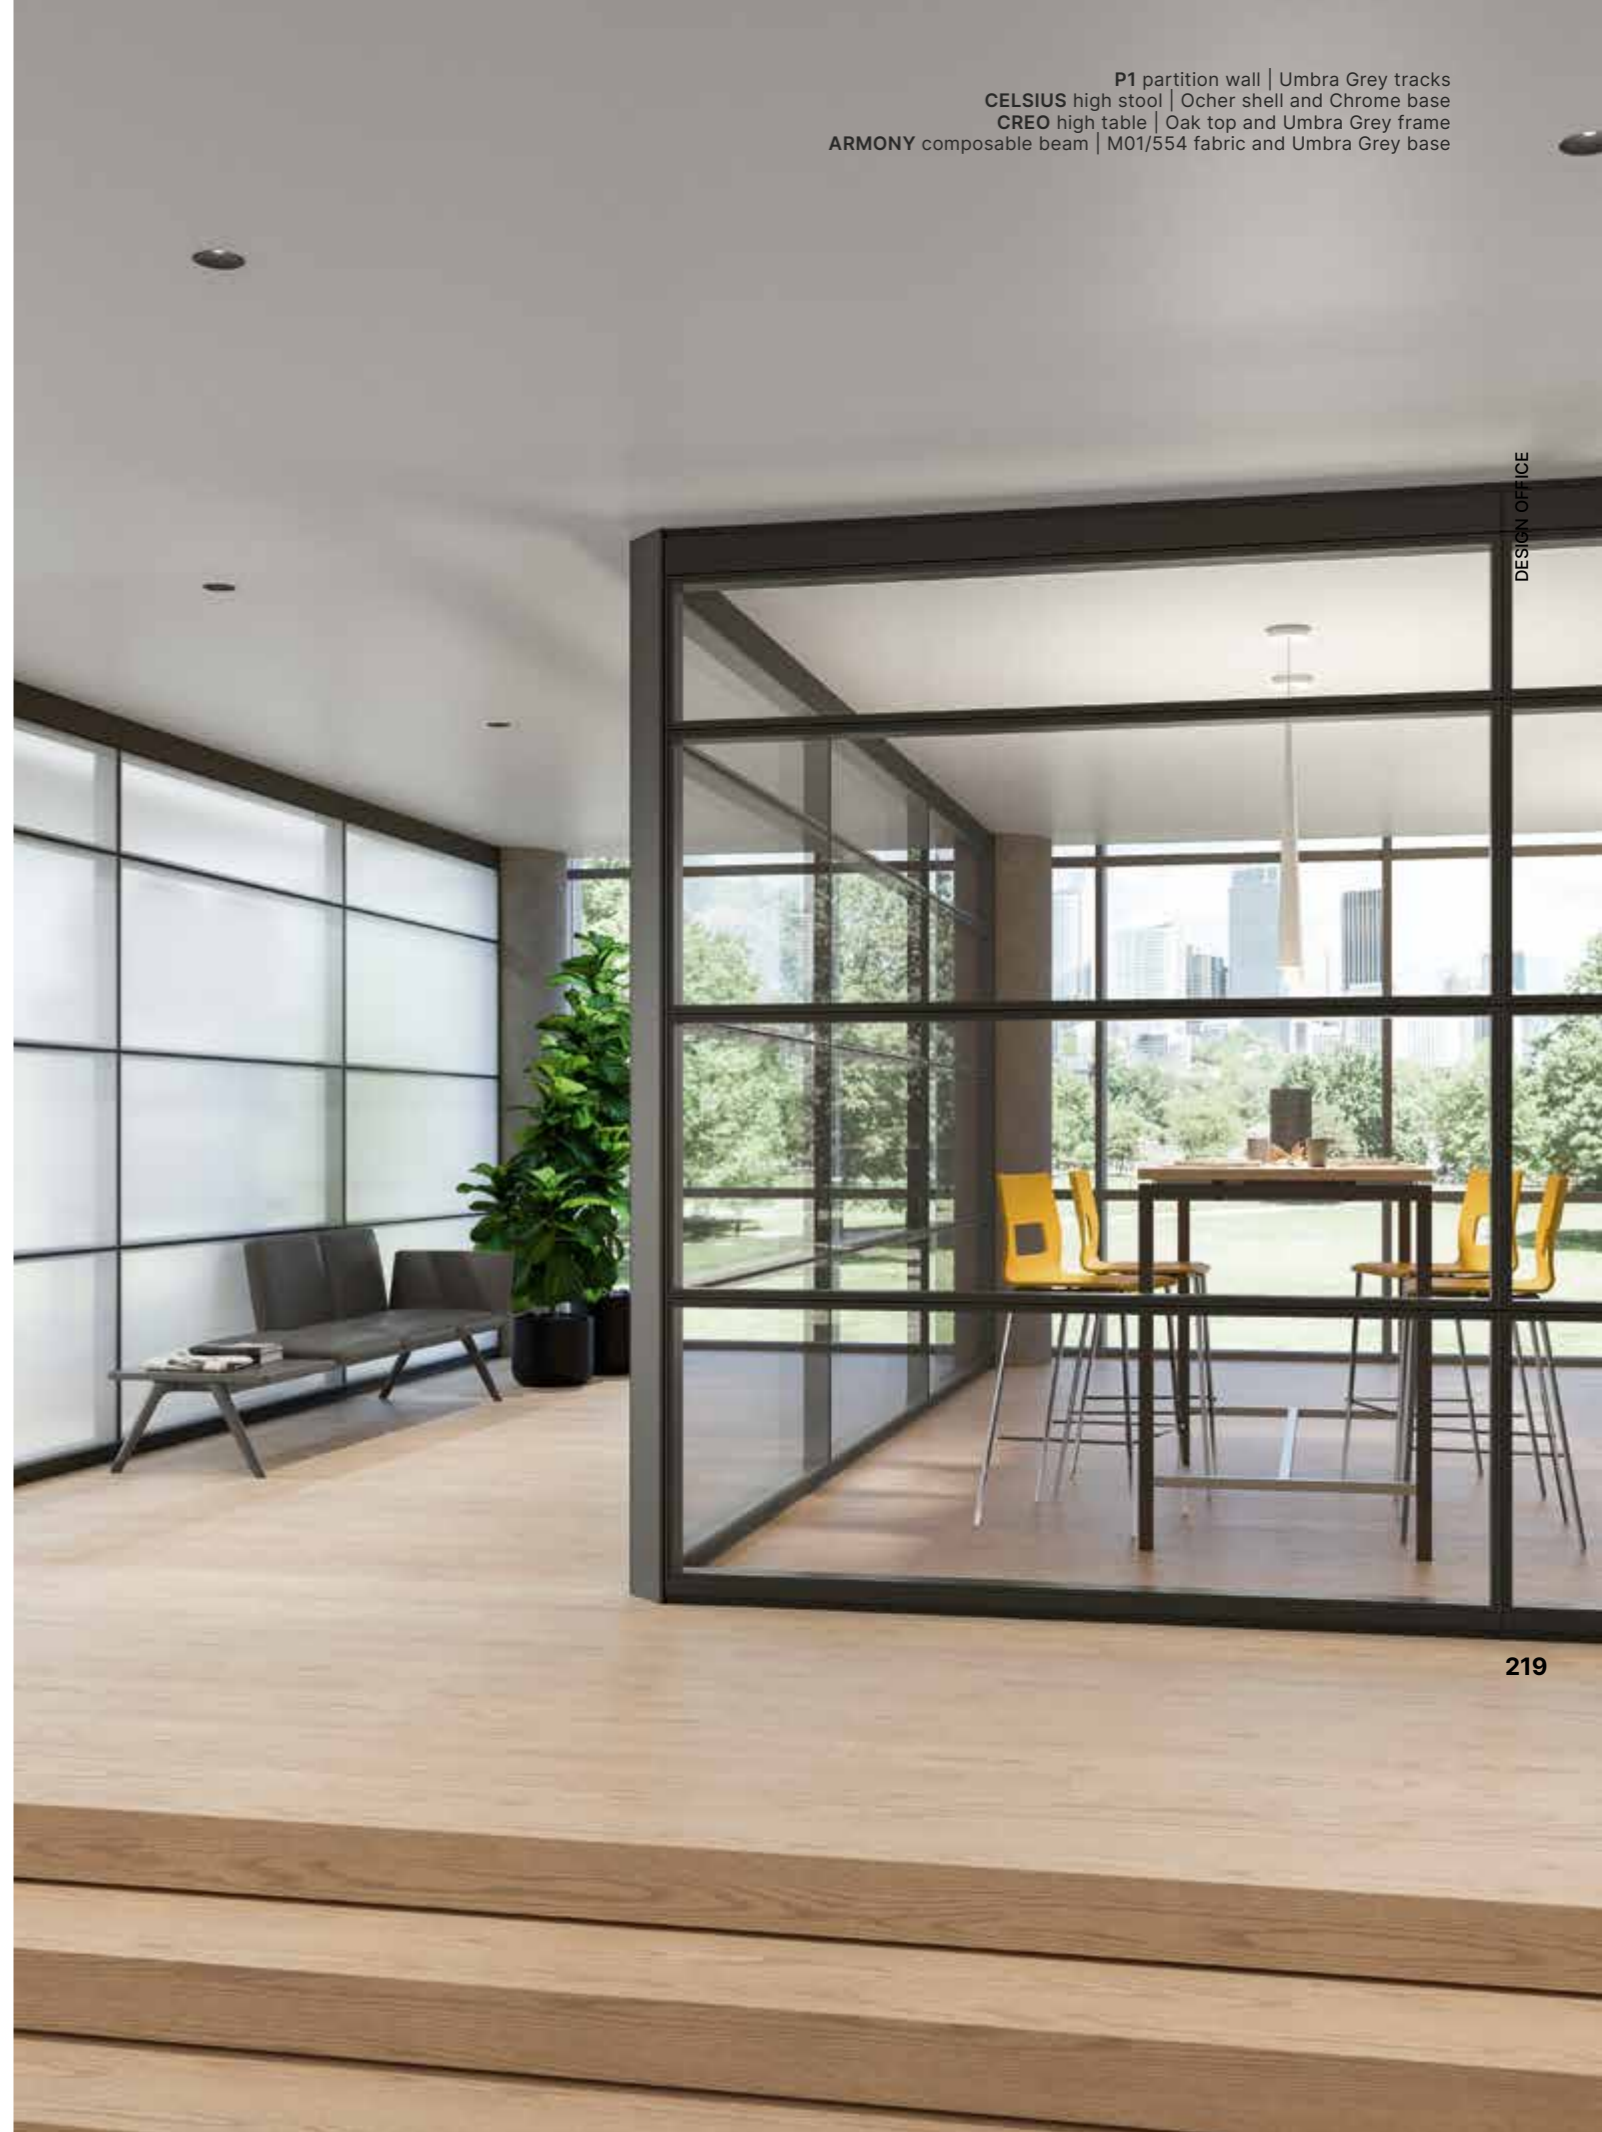

P1 partition wall | Umbra Grey tracks
CELSIUS high stool | Ocher shell and Chrome base
CREO high table | Oak top and Umbra Grey frame
ARMONY composable beam | M01/554 fabric and Umbra Grey base