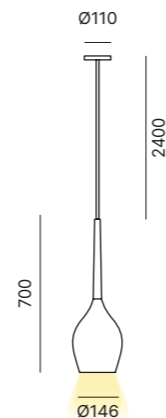

PENDANT LAMP

Pendant lamp with blown glass diffuser.
Powder coated metal stem and ceiling rose.
Lampada a sospensione con diffusore in vetro soffiato.
Asta e rosone in metallo verniciato.

MAX 1XE27 100W
220-240V
T/fase

CE IP20