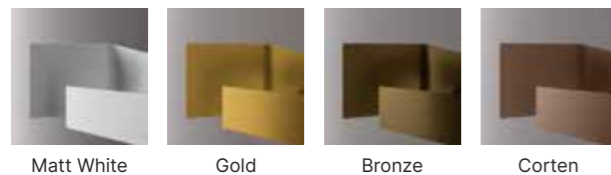

LAMP FINISH OPTIONS
FINITURE LAMPADA

396 DIFFUSER
DIFFUSORE

PENDANT LAMP - WALL LAMP

Lamp in powder coated aluminium.
Lampada in alluminio verniciato.

6,3W LED
220-240V
2700K
CRI90
T/fase | DALI/Push dimm

CE IP20 LED 45-60° 500lm MacAdam Step 3