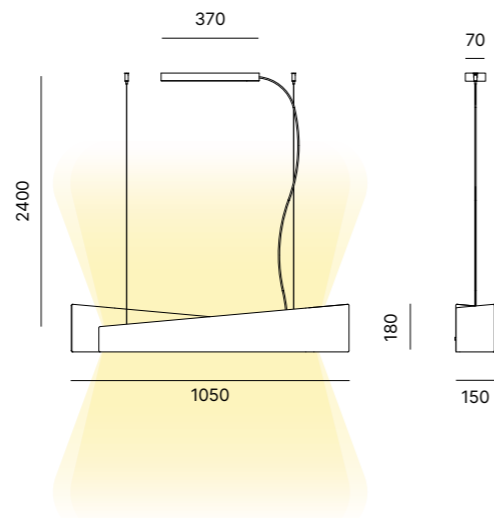

PENDANT LAMP

Pendant lamp in powder coated aluminium.
Matt methacrylate diffuser.
Lampada a sospensione in alluminio verniciato.
Diffusore in metacrilato opalino.

35,2W LED
3000K
CRI90
ON-OFF | All in one

CE IP20 LED 24V 4400lm MacAdam Step 3