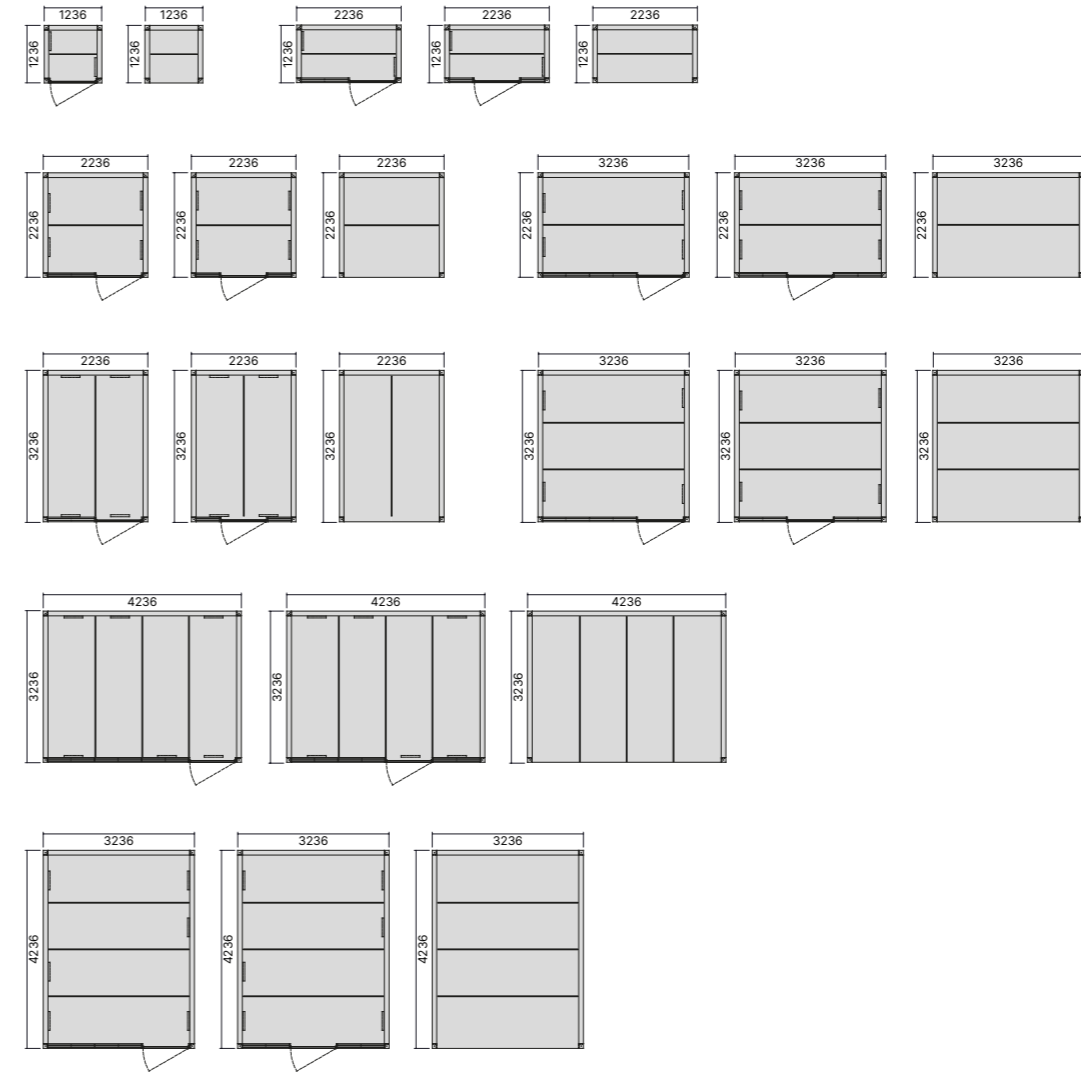

MELAMINE  
MELAMINICO

WOOD VENEER  
LEGNO IMPIALLACCIATO

MATT LACQUER  
LACCATO OPACO

GLASS DOORS  
PORTE VETRO

GLASS FRAMED DOORS  
ANTE VETRO TELAIATE

GLASS FINISH FILM  
PELLICOLE DECORATIVE

TRACKS FINISH OPTIONS  
FINITURE PROFILI