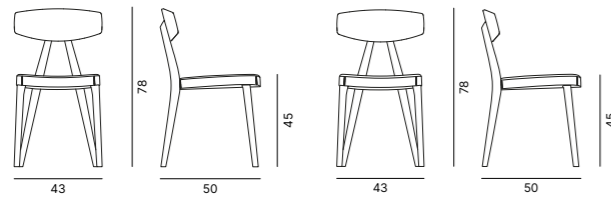

Design Chairs

COMPASSO

FRAME FINISH OPTIONS
FINITURE DISPONIBILI STRUTTURA

SOLID ASH WOOD
FRASSINO MASSELLO

BACK & SEAT FINISH OPTIONS
FINITURE DISPONIBILI SEDILE E SCHIENALE

SOLID ASH WOOD
FRASSINO MASSELLO

SEAT FINISH OPTIONS
FINITURE DISPONIBILI SEDILE

BASE FINISH OPTIONS
FINITURE DISPONIBILI BASE

METAL
METALLO

SOLID ASH WOOD
FRASSINO MASSELLO

LACQUERED
LACCATO

SHELL FINISH OPTIONS
FINITURE DISPONIBILI SCOCCA

SOLID ASH WOOD
FRASSINO MASSELLO

LACQUERED
LACCATO

SEAT FINISH OPTIONS
FINITURE DISPONIBILI SEDILE

FABRICS AND LEATHERS
TESSUTI E PELLI