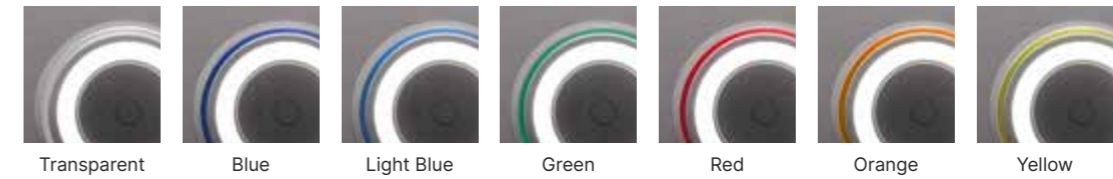

FINISH OPTIONS
FINITURE

FRAME FINISH OPTIONS
FINITURE STRUTTURA

Matt
Black