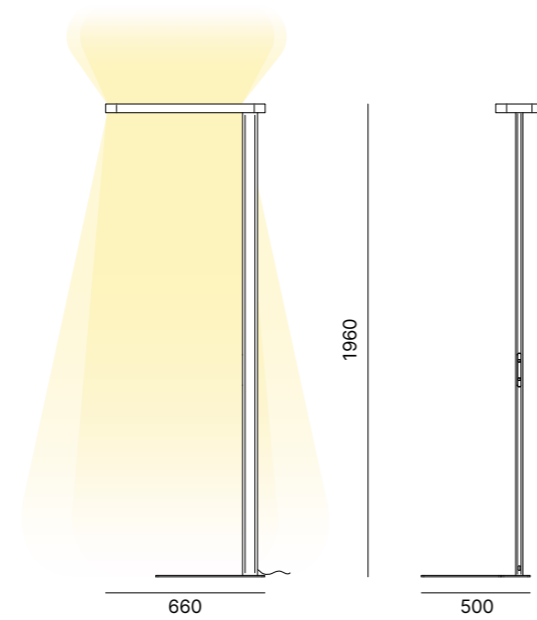

FLOOR LAMP
Floor lamp in powder coated aluminium.
Lampada da terra in alluminio verniciato.

More 8	More 12	More 16
64W LED	94W LED	124W LED
8000 lm	12000 lm	16000 lm
110-240V	110-240V	110-240V
3000K	3000K	3000K
CRI90	CRI90	CRI90
Touch Dimm	Touch Dimm	Touch Dimm

CE IP20 LED 24V MacAdam Step 3