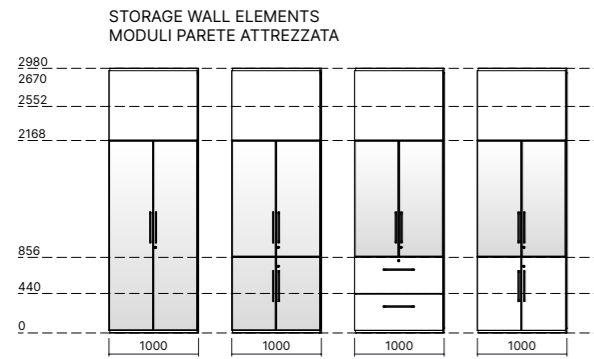

Partitions

S1 - H2

General Selection