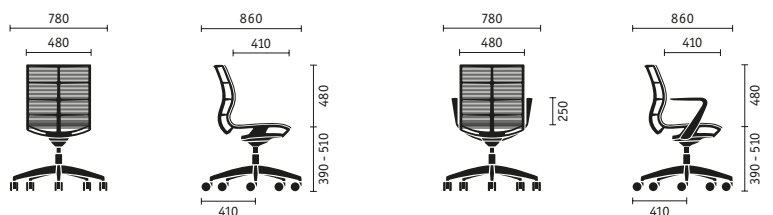

COMPANY OF THE FUTURE

Company:

se:joy:

The ergonomic features and the quality of the materials used are not the only reasons why Sedus products feel good. The principles according to which they are developed and finished are also a contributing factor. These principles include ecological compatibility, conservation of resources and recyclability. Principles, which have been defining the way Sedus does business for more than 50 years. Out of a sense of responsibility for the future.