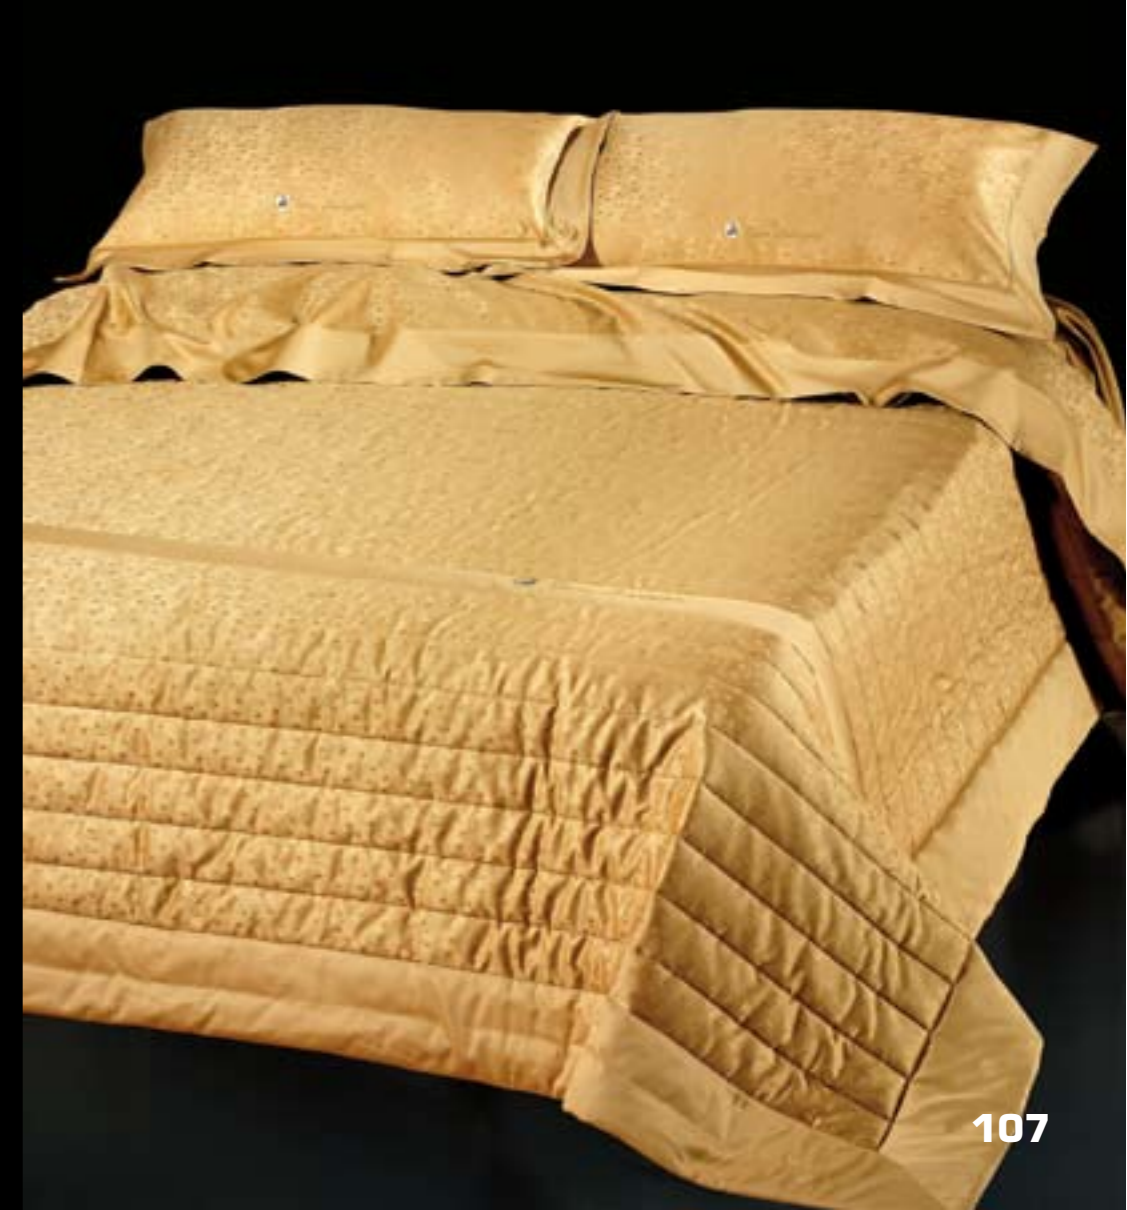

Detail of night table
with wheels, cm. 60x50x45h

Circuit

TL Bed linen
set mod. A
sateen available in different colours

Circuit
round bed, cm 260 diam. x 75h
including mattress cm 244 diam.
leather ostrich racing red
nickel mat finish base