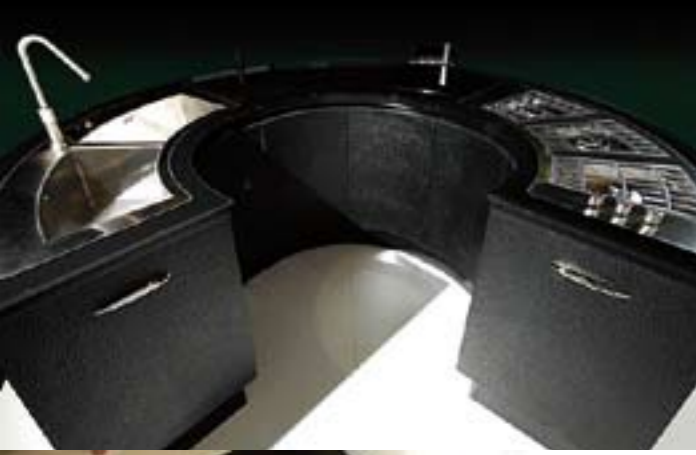

cm 230x110x70/95h,
also available in cm 210,
back headrest mechanism,
leather JACA white
metal feet

Monza KD

Yellow ostrich leather, glossy white
lacquer, top in Staron bright white

Driving
Black ostrich leather, glossy black lacquer, top in black glass