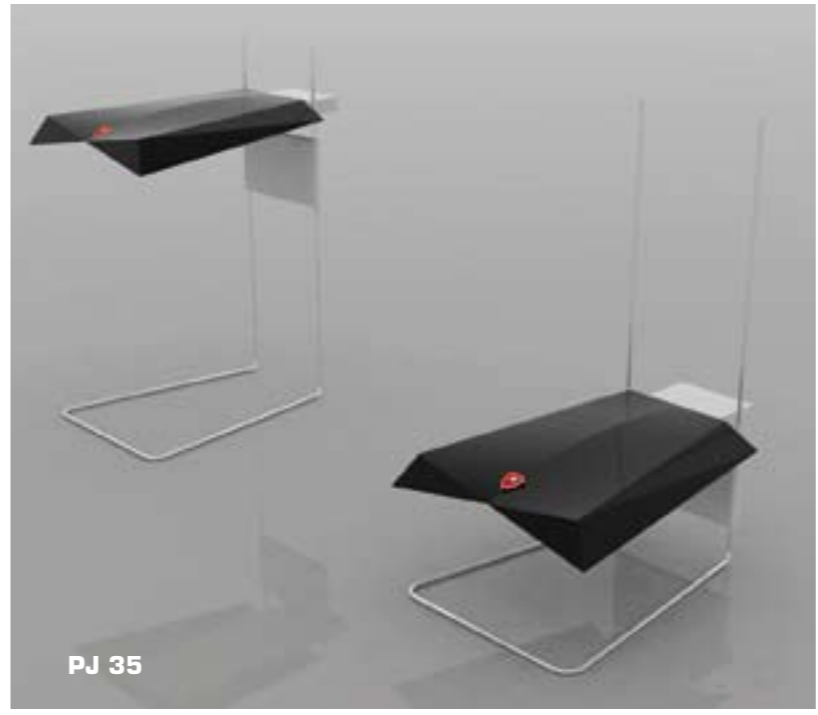

PJ 32

PJ 33

PJ 34

Lighting

PJ 35

PJ 36

FUCINA DESIGN

Creative soul, passion for design and for technology are values that Tonino Lamborghini has been able to transform in a style, become synonymous of originality, of luxury, appreciated all over the world: typical Italian spirit that renders everything unique.